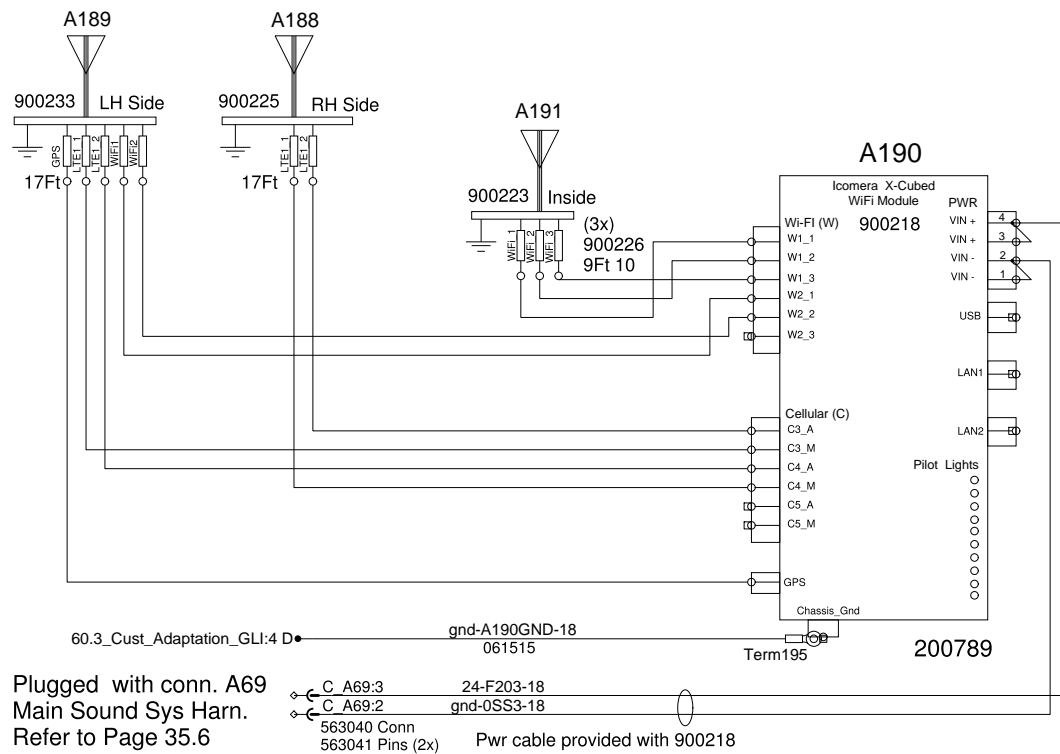

Customer Adaptation - WIFI System Option

Plugged with C_AUX Main Sound Sys Harn. Refer to Page 35.6

Moovbox M3X0

Plugged with conn. A69 Main Sound Sys Harn. Refer to Page 35.6

X-Cubed