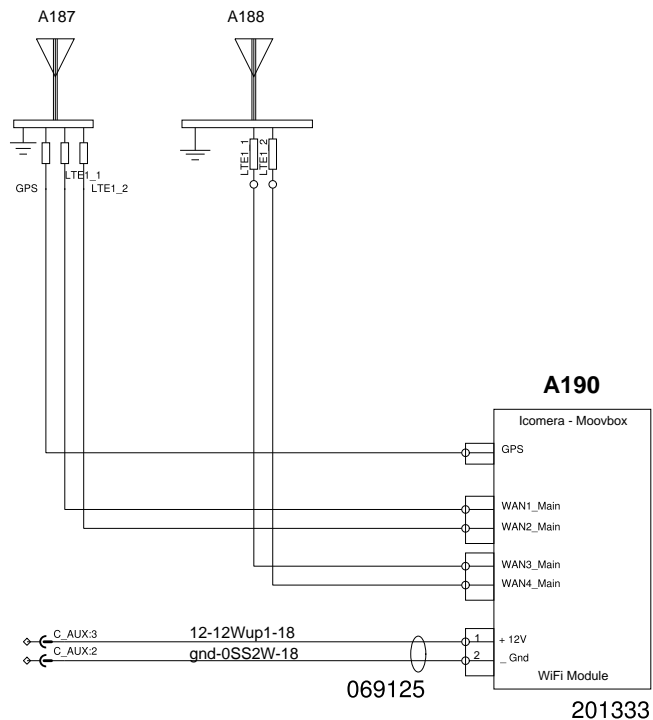

Customer Adaptation - WIFI System Option

Plugged with C_AUX Main Sound Sys Harn. Refer to Page 35.6

Moovbox M3X0

Plugged with conn. A69 Main Sound Sys Harn. Refer to Page 35.6

X-Cubed