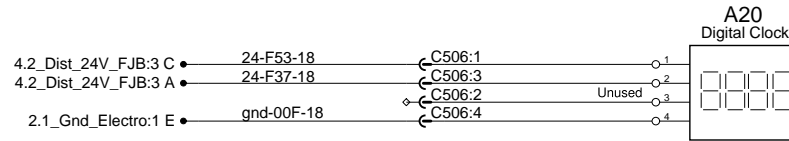

12/24 Hours digital clock

Back-up camera