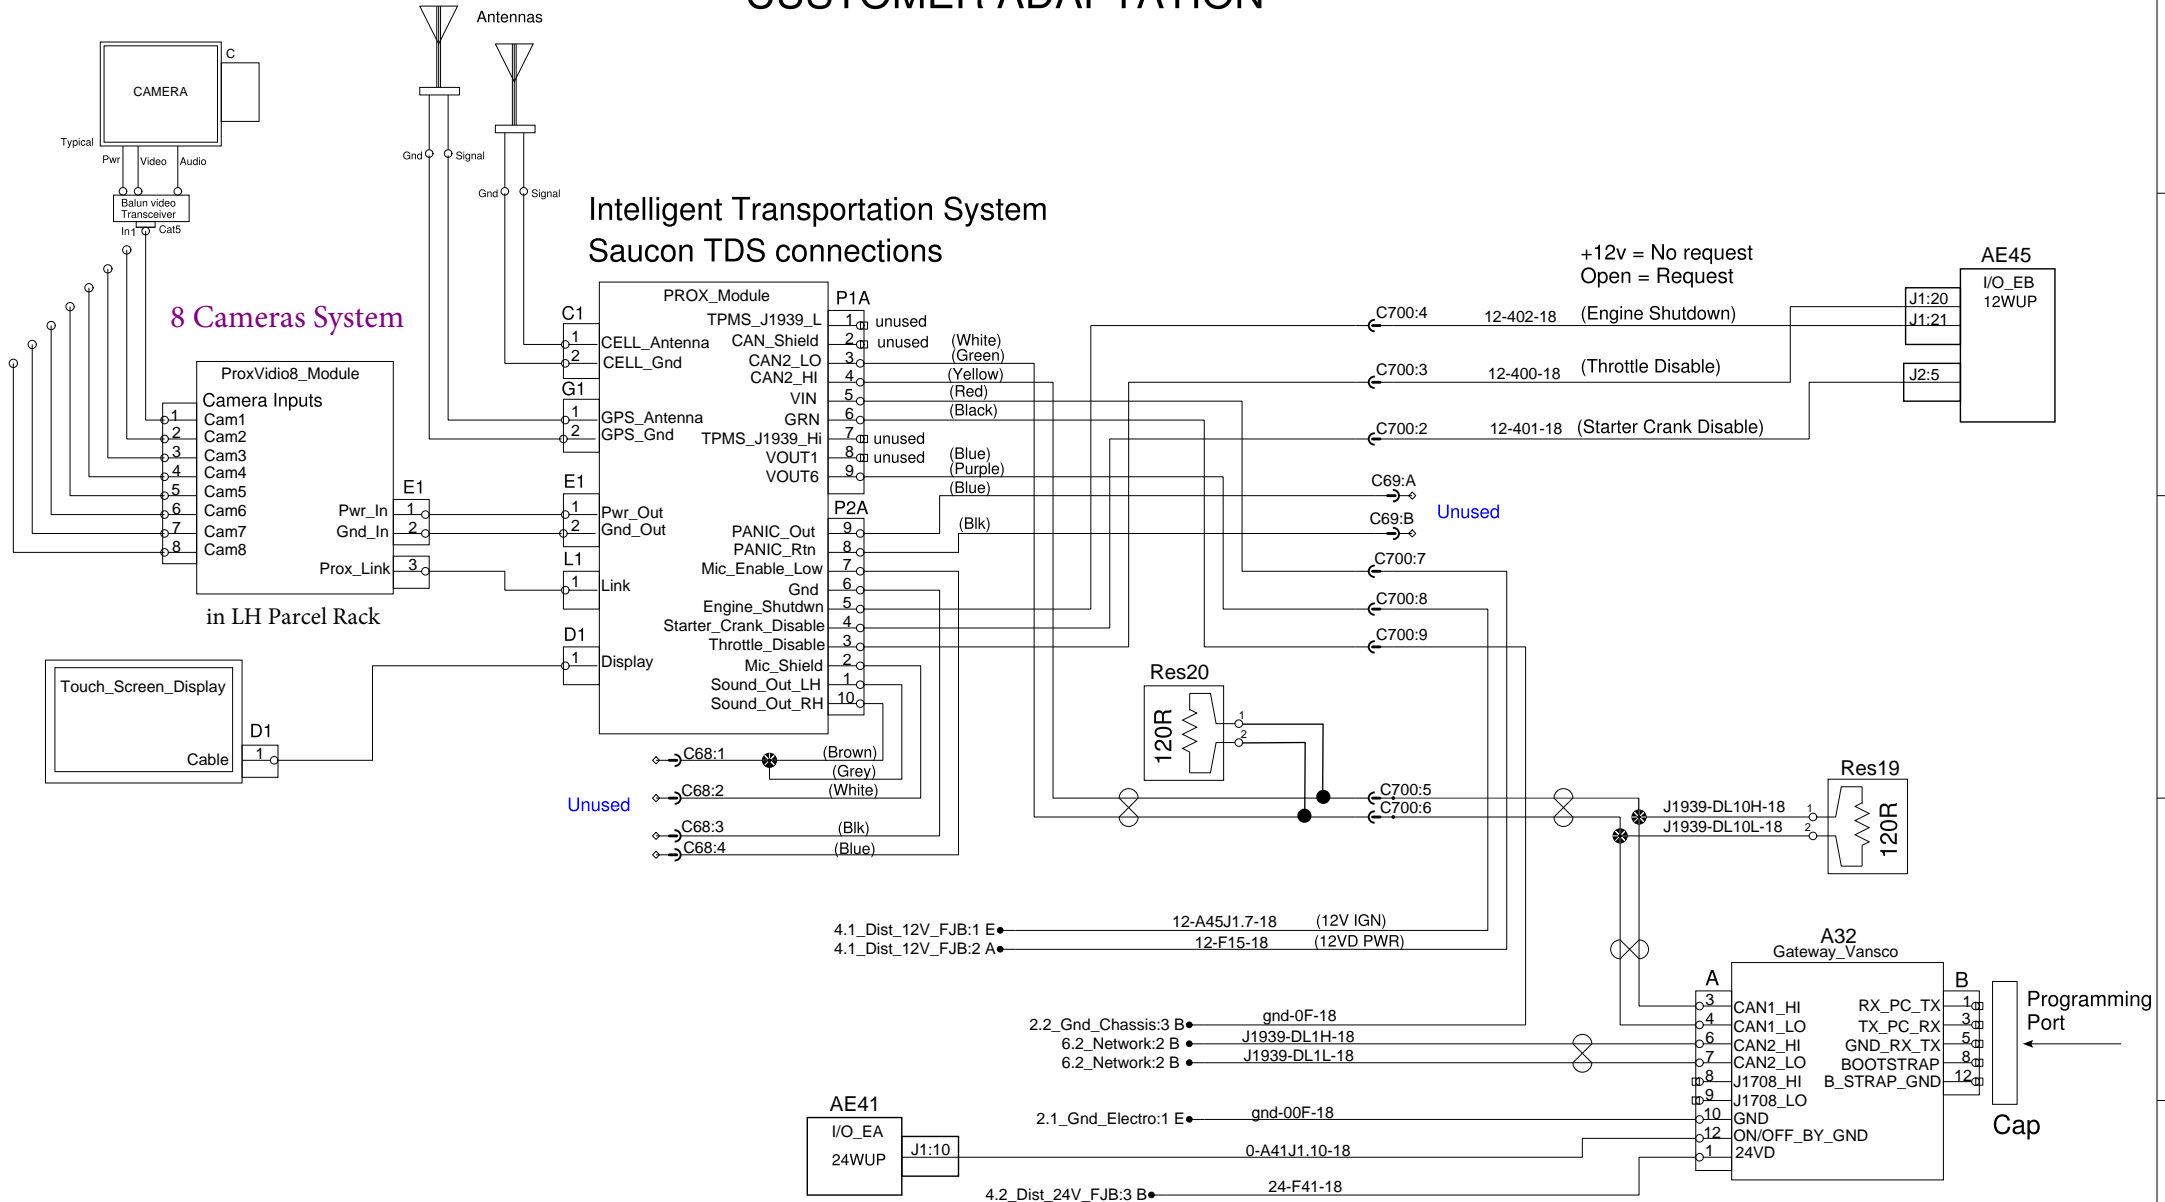

CTGI - Customer Telematic Gateway Interface J1939

CUSTOMER ADAPTATION

Refer to H-7409