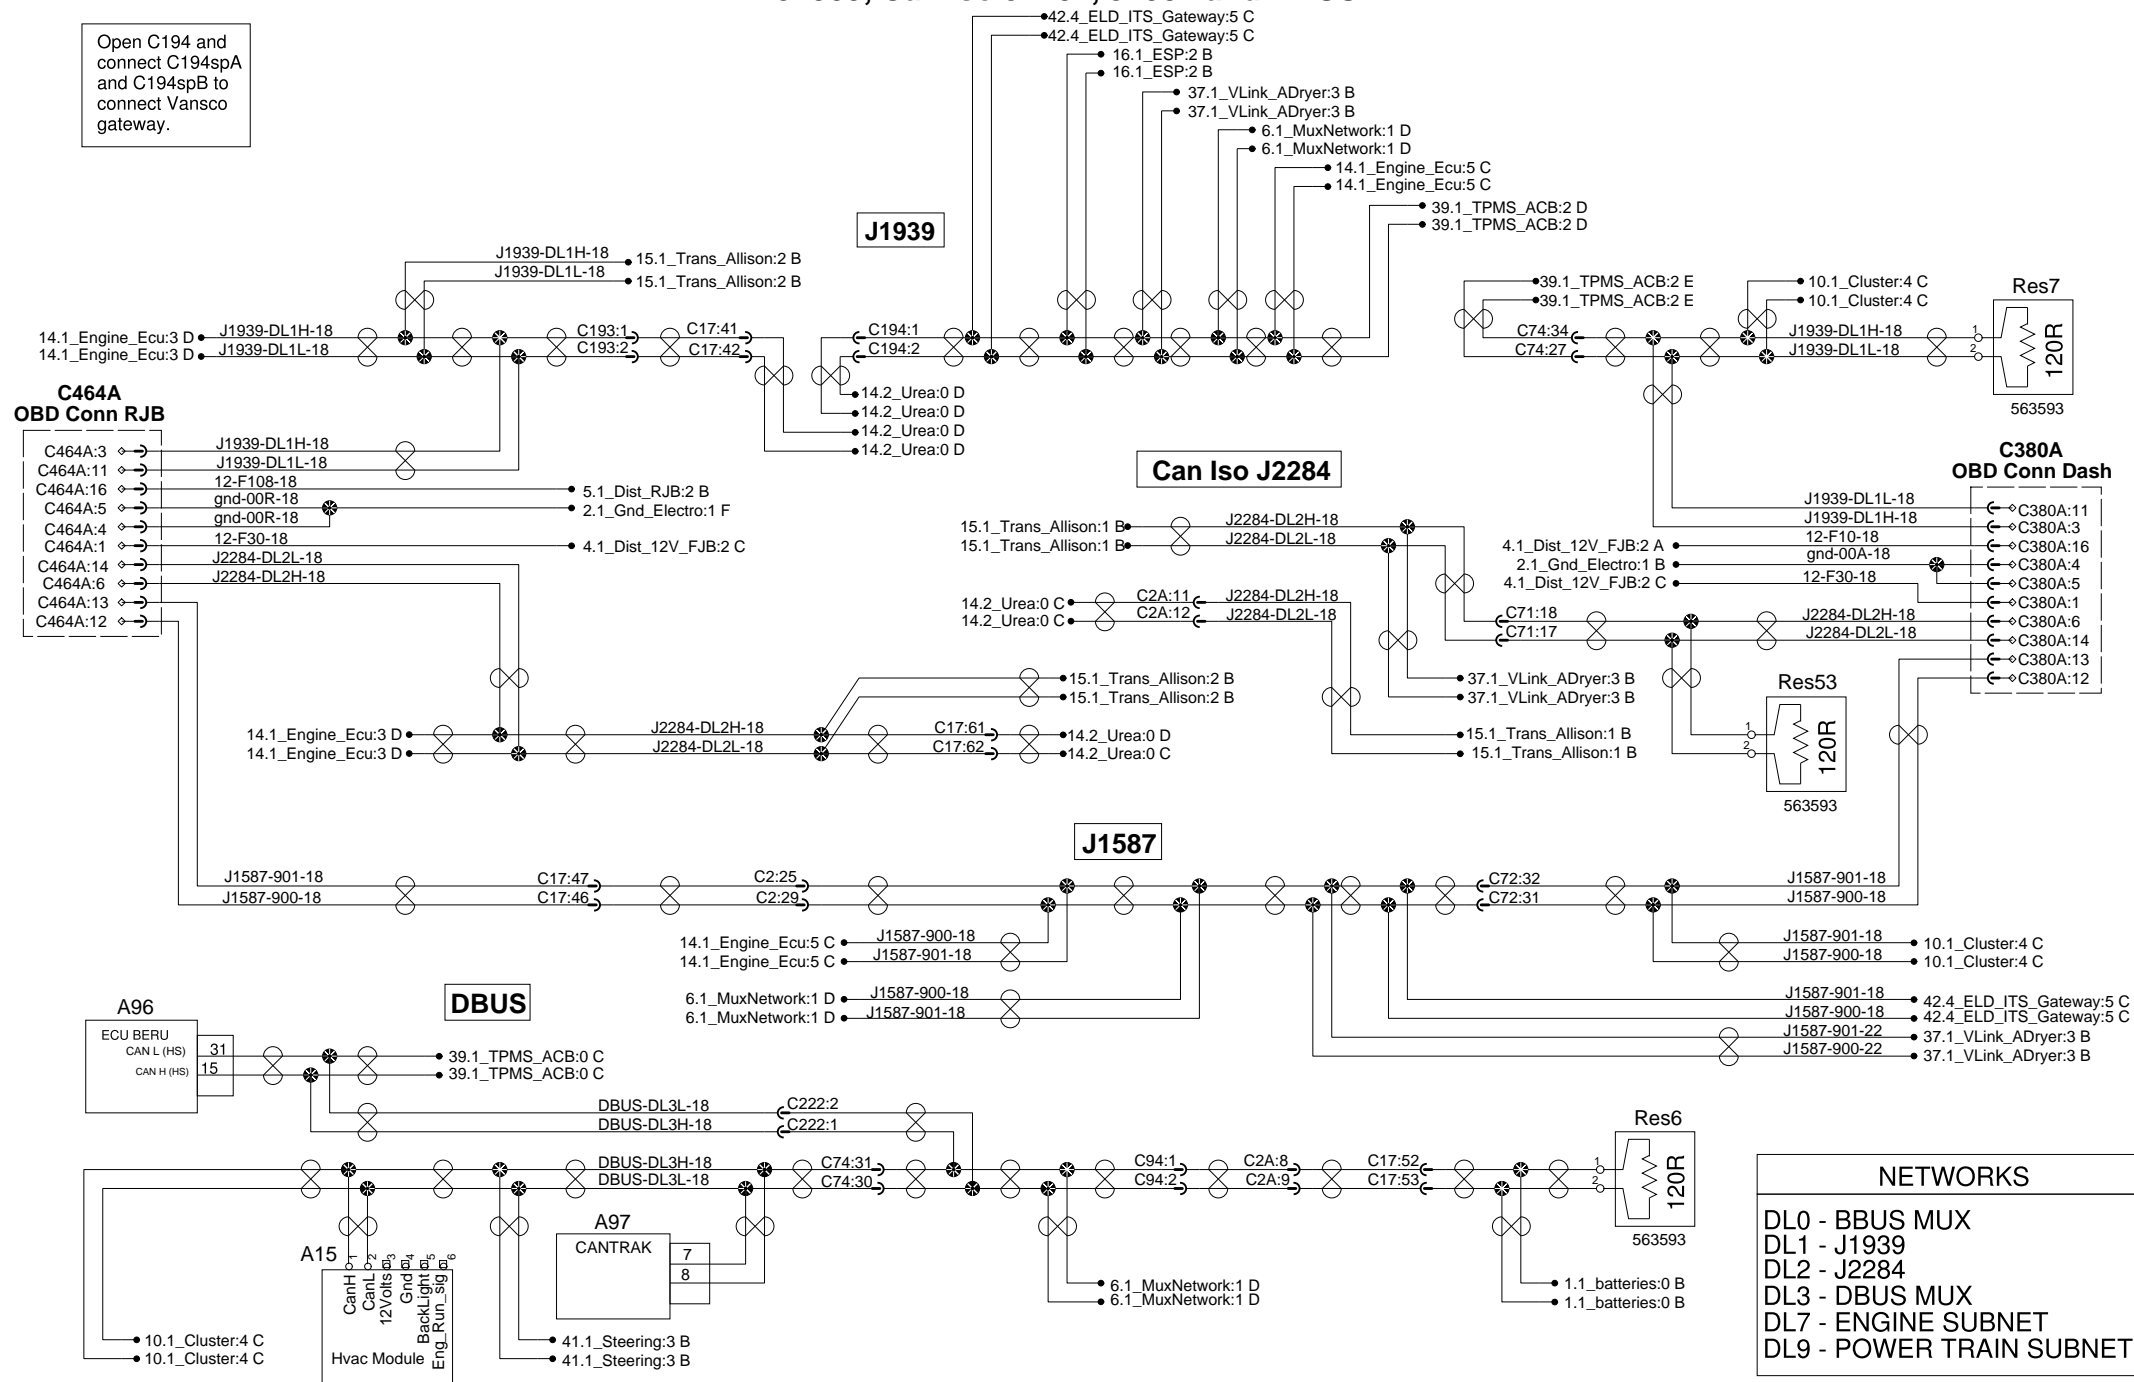

# J1939, Can Iso J2284, J1587 and DBUS

Open C194 and connect C194spA and C194spB to connect Vansco gateway.

NETWORKS	
DL0	- BBUS MUX
DL1	- J1939
DL2	- J2284
DL3	- DBUS MUX
DL7	- ENGINE SUBNET
DL9	- POWER TRAIN SUBNET