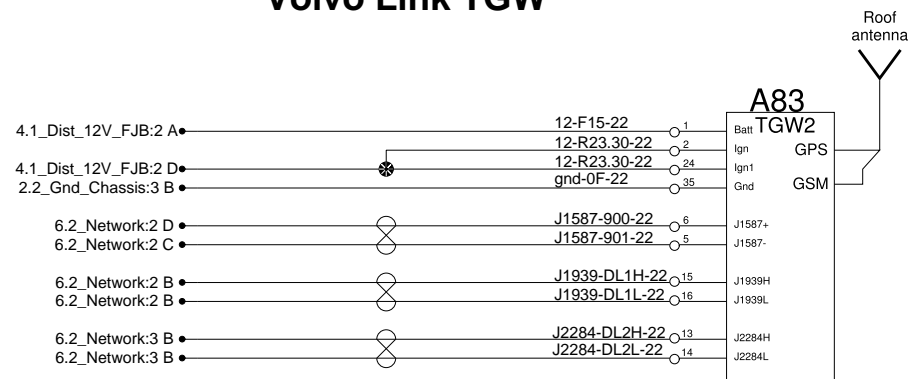

Volvo Link TGW

Air Dryer Electric Control and Heater