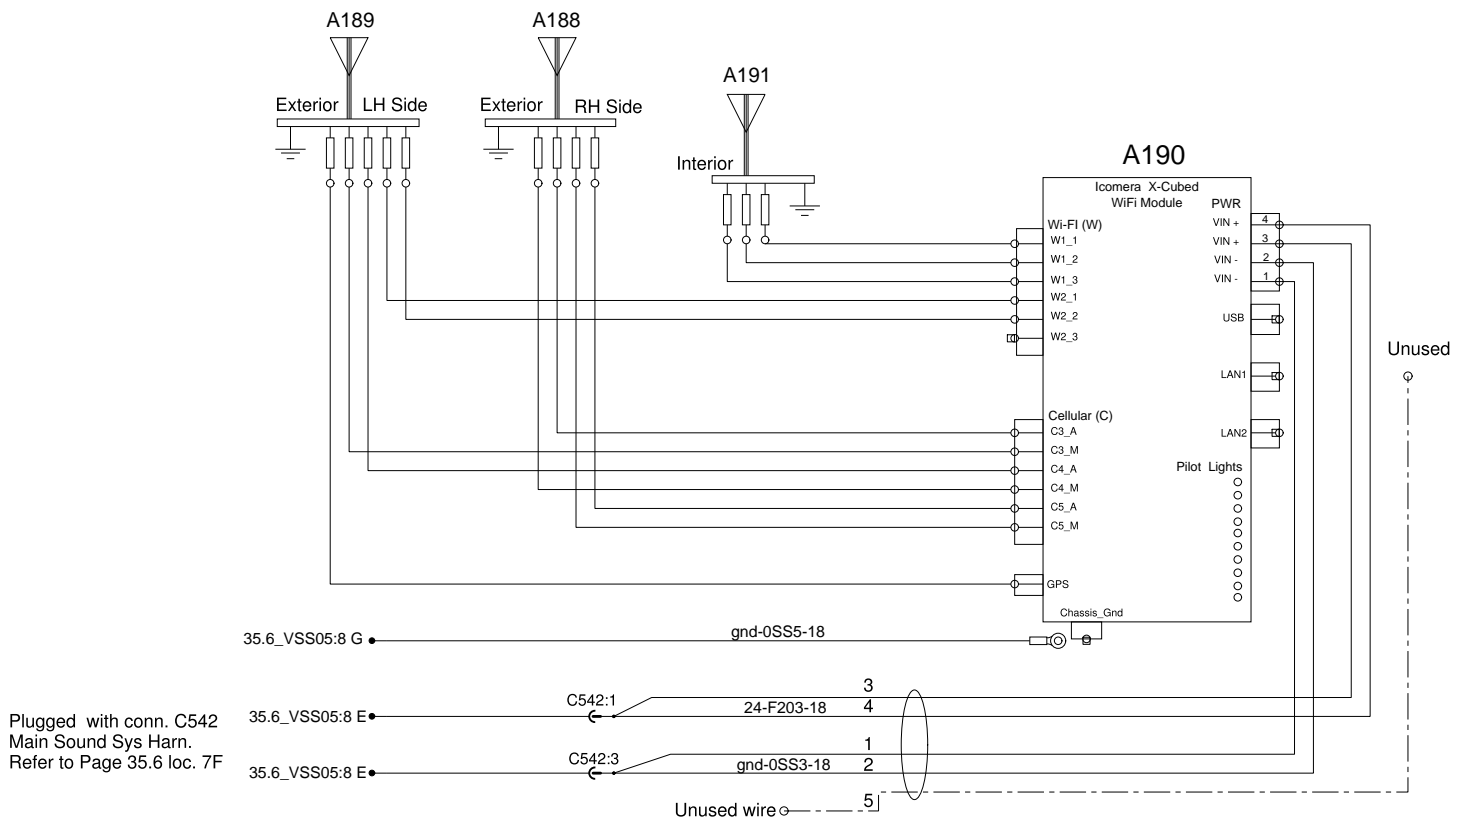

# Passenger Entertainment System

Plugged with conn. C542  
Main Sound Sys Harn.  
Refer to Page 35.6 loc. 7F