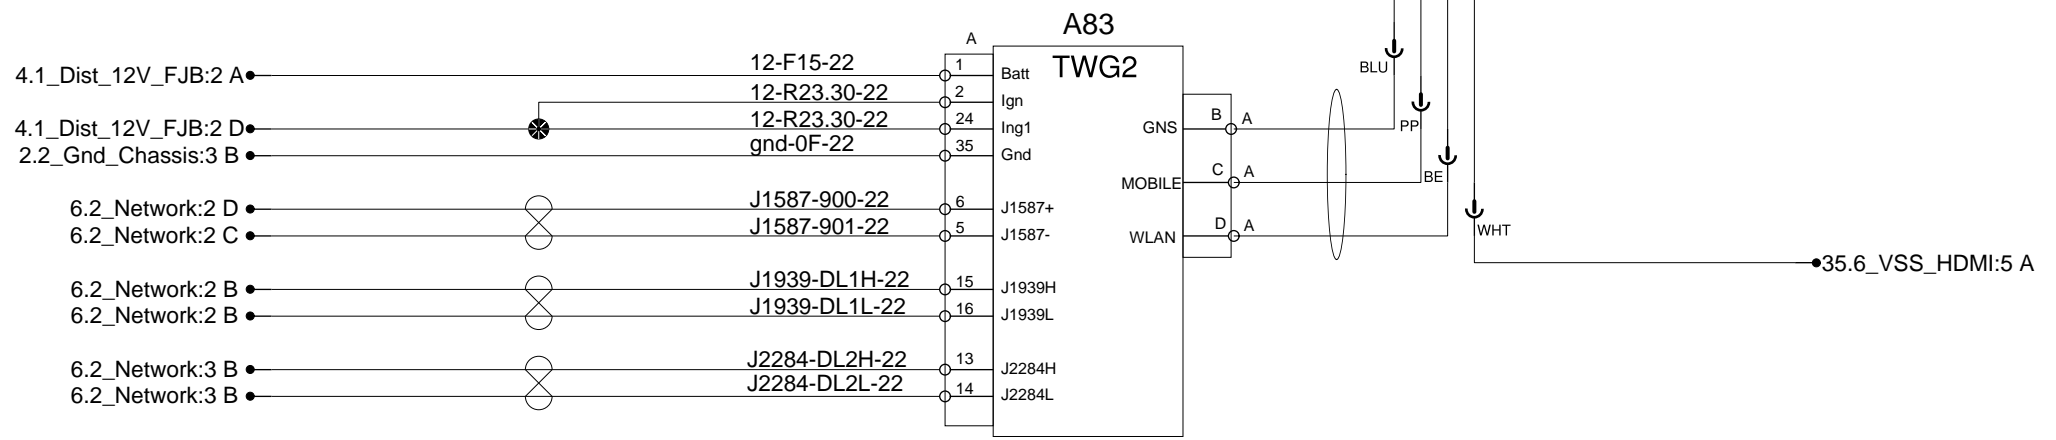

Volvo Link TGW

Air Dryer Electric Control and Heater