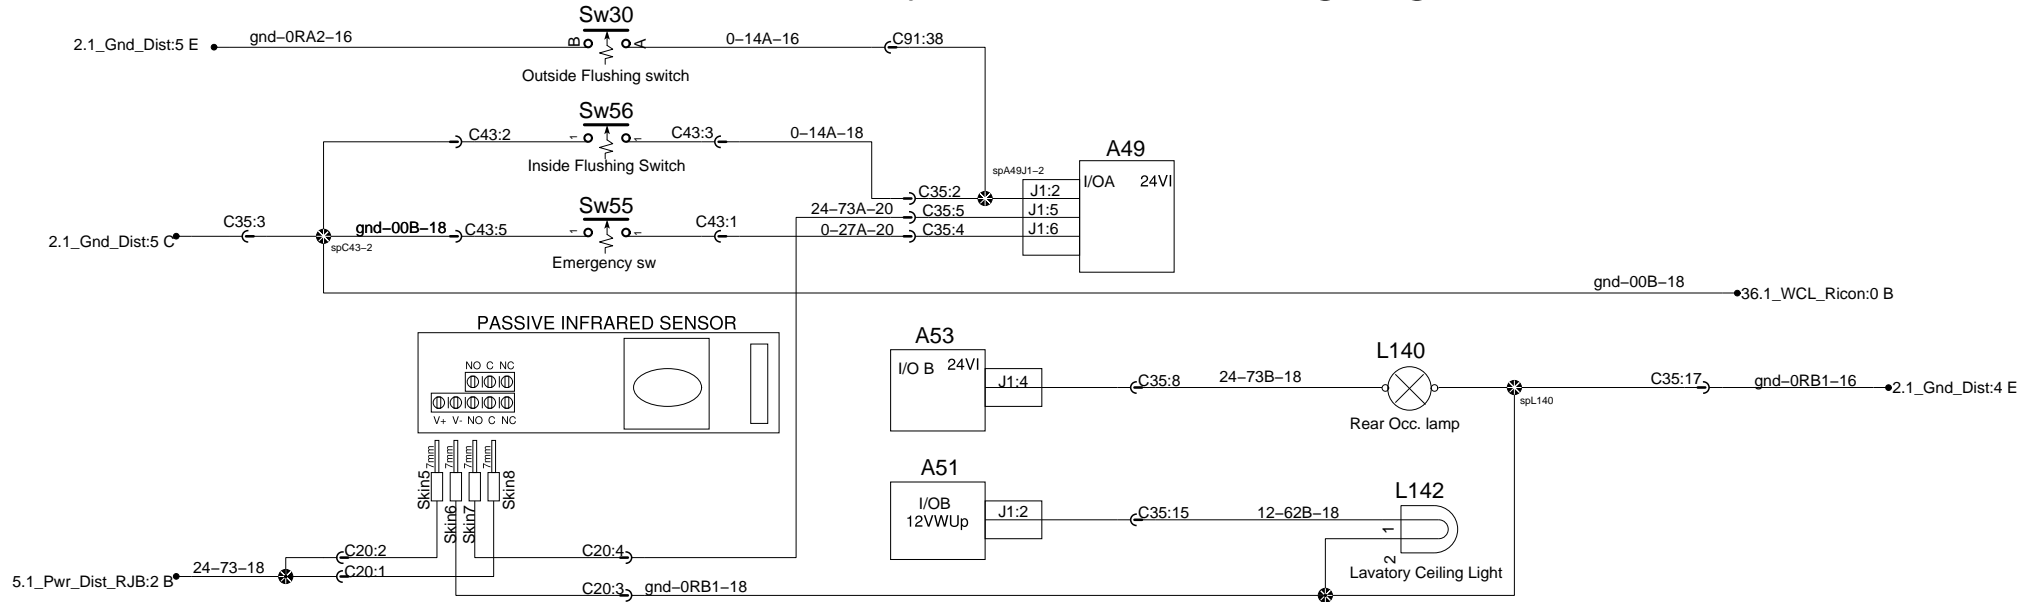

# Lavatory and No Smoking Sign

## OPTION: FAN IN ROOF HATCH