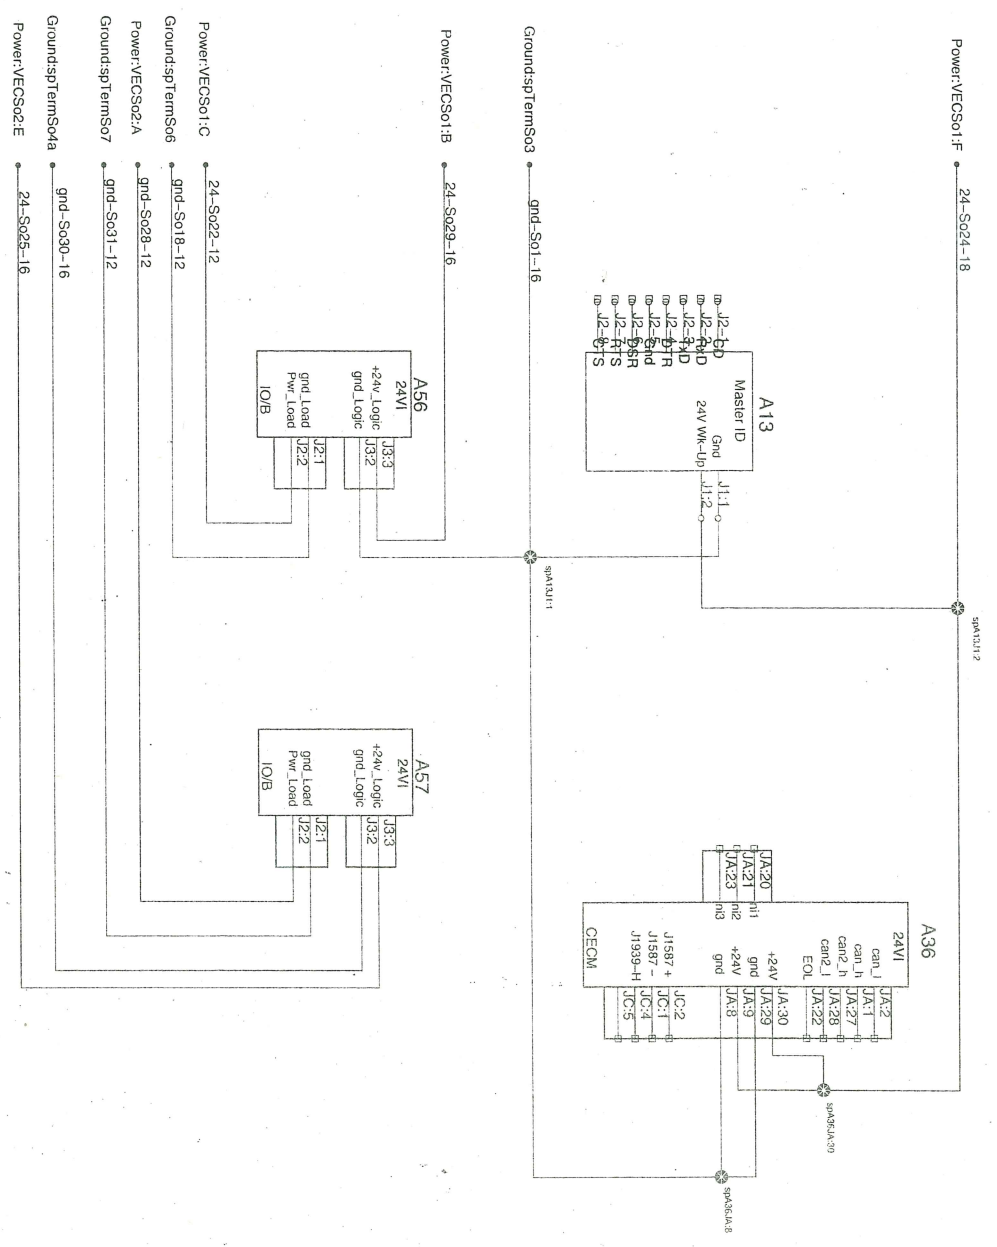

0 1 2 3 4

MULTIPLEX SIDE-OUT MODULES POWER DISTRIBUTION

PREVOST®

WIRING DIAGRAM

No: D060994

Page: 24.5

Rev: 13

0 1 2 3 4