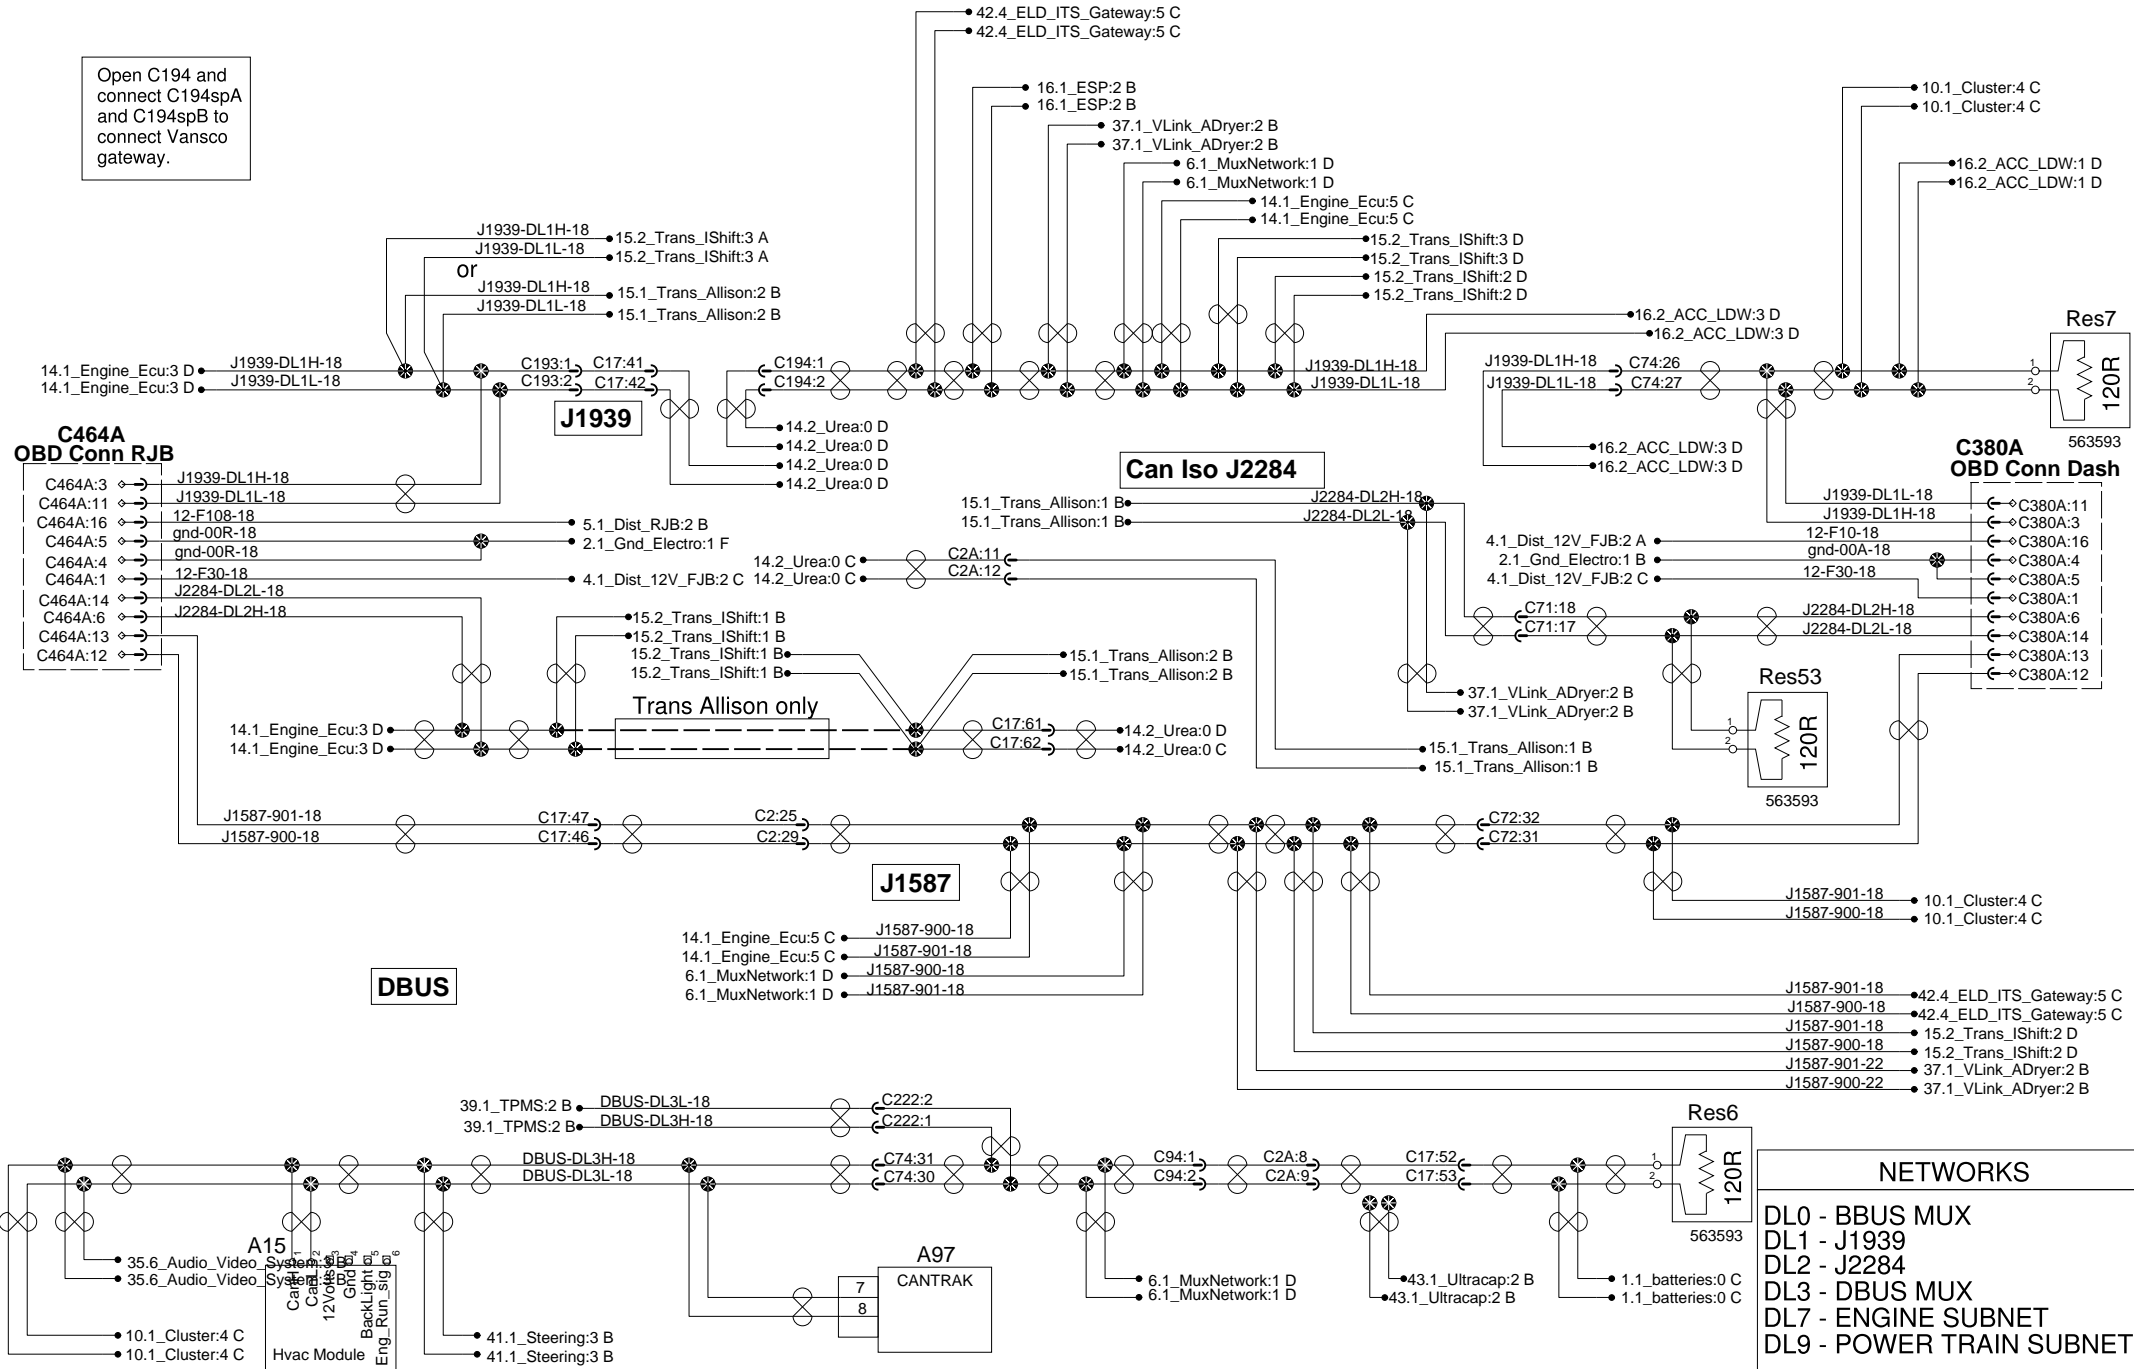

# J1939, Can Iso J2284, J1587 and DBUS

Open C194 and connect C194spA and C194spB to connect Vansco gateway.

NETWORKS	
DL0	- BBUS MUX
DL1	- J1939
DL2	- J2284
DL3	- DBUS MUX
DL7	- ENGINE SUBNET
DL9	- POWER TRAIN SUBNET