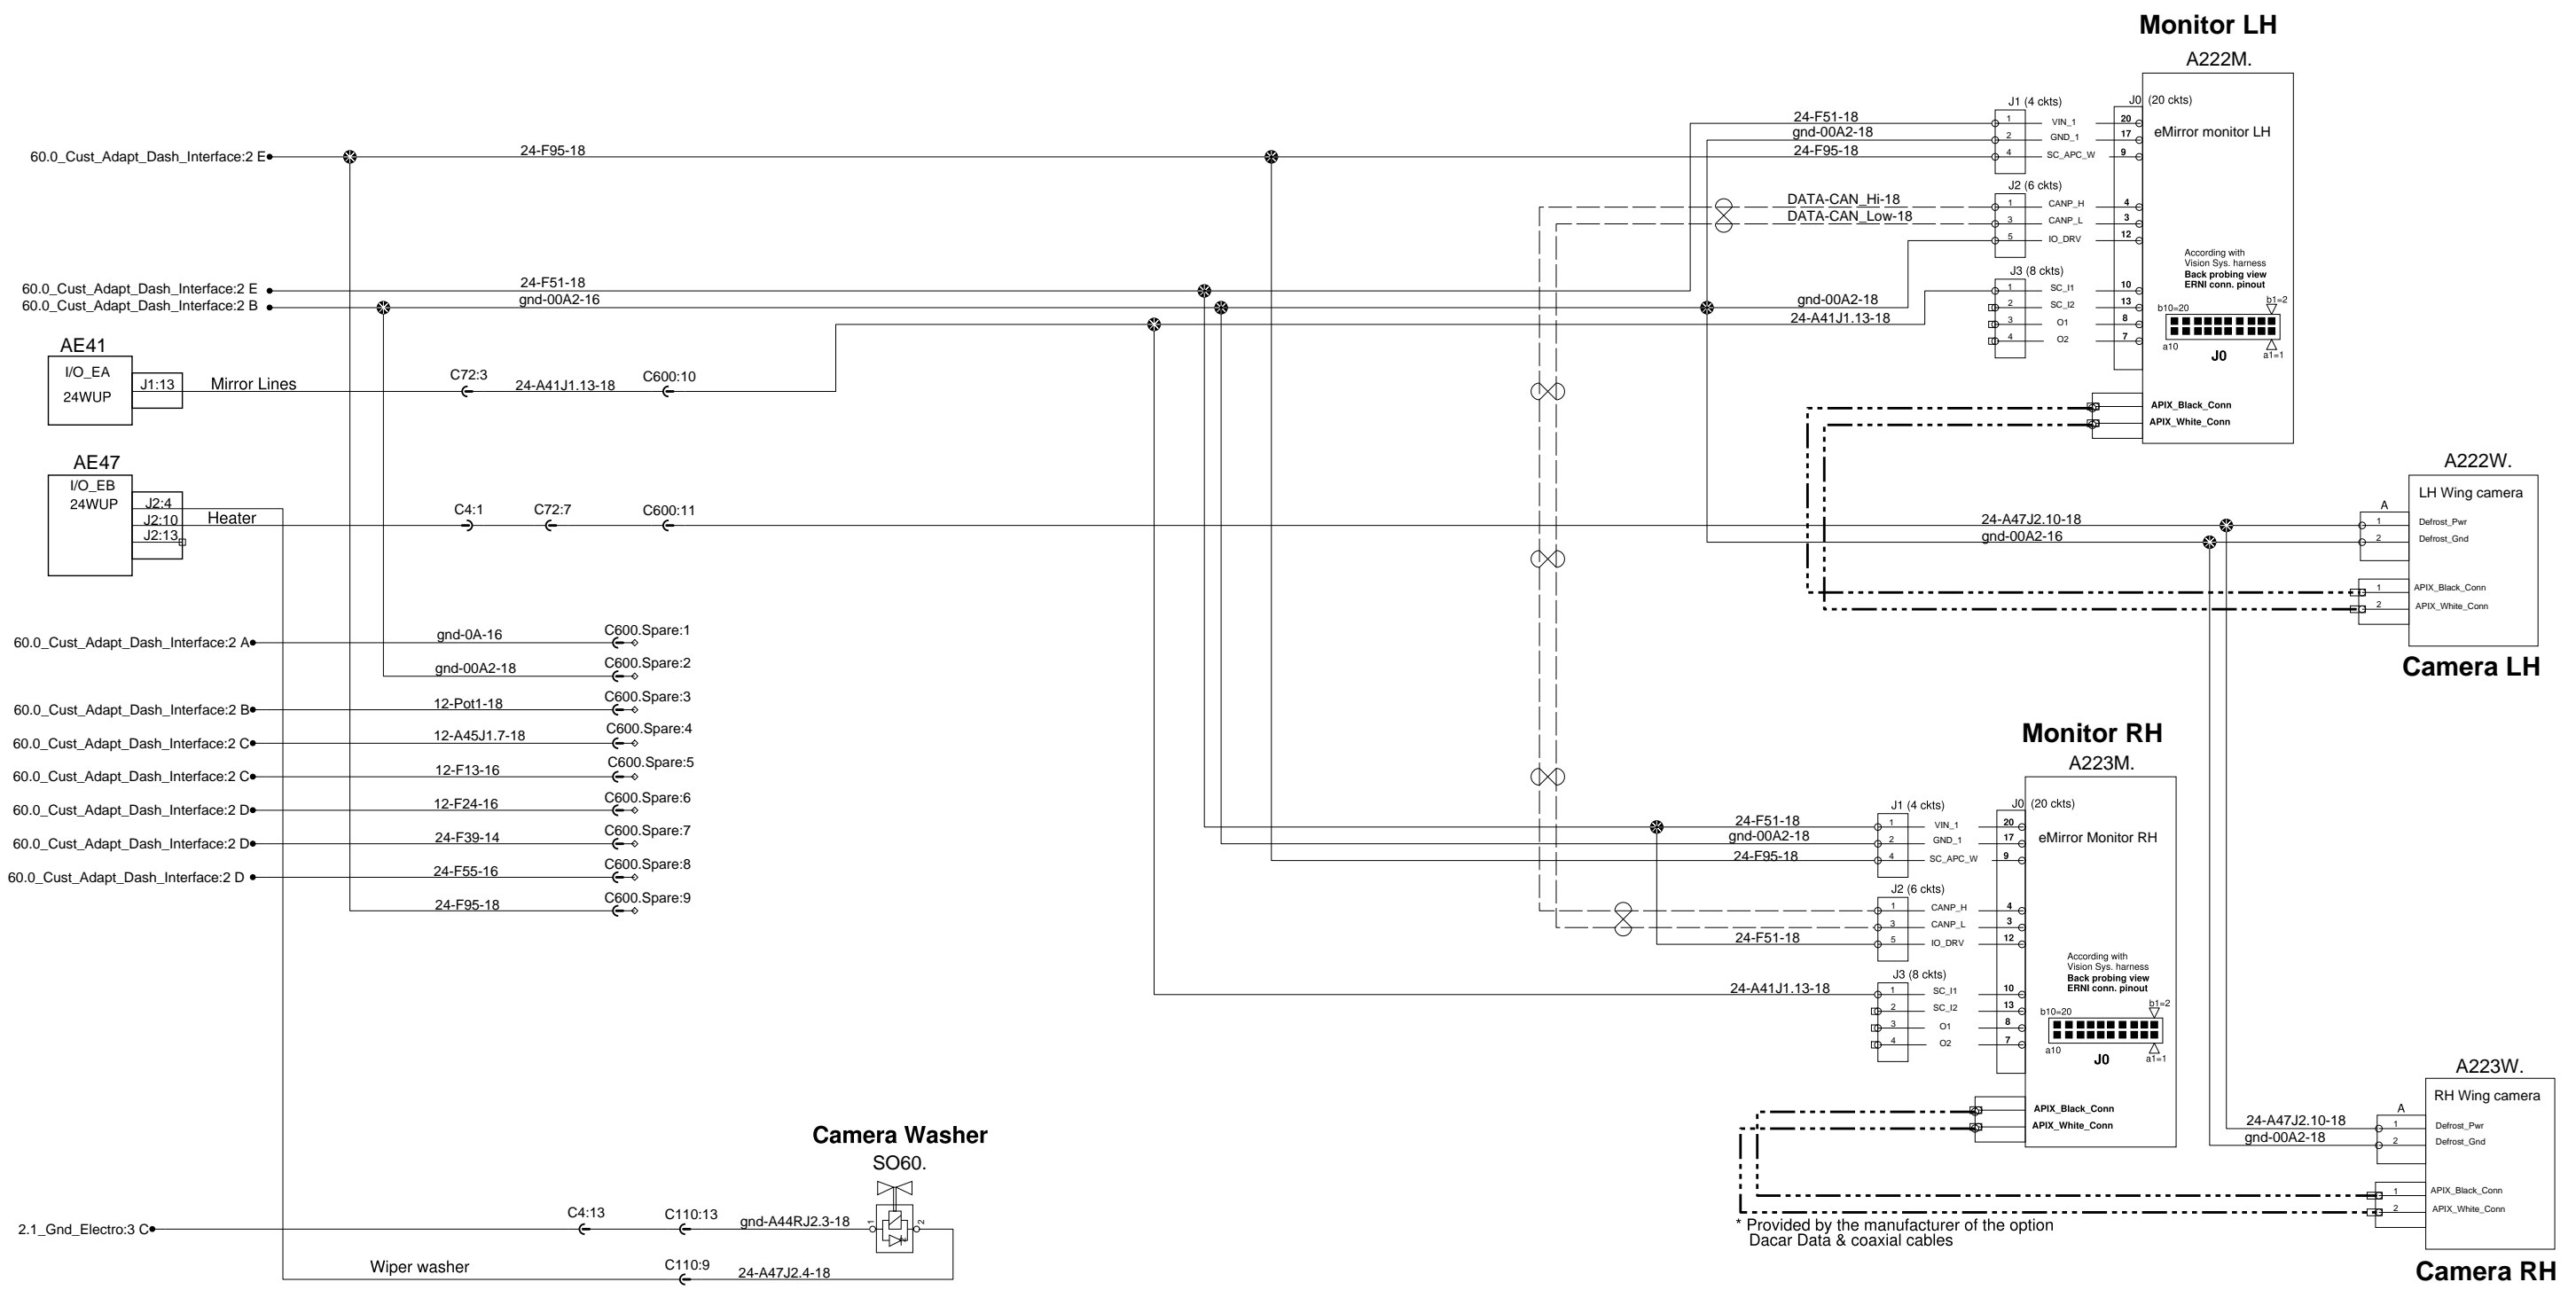

# Electronic Mirrors (eMirrors)

Info: Mirrors remains ON about 2 minutes after Ignition key turn OFF

\* Provided by the manufacturer of the option Dacar Data & coaxial cables