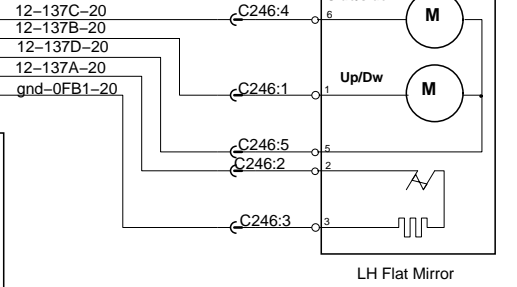

Ramco Mirror 2 Adjustment Switch and Heated

4.1_Power_Dist_FJB:3 D 12-115A-18

19.1_Driver_Its:3 C gnd-114A-18
2.1_Gnd_Dist:2 C gnd-00A-18

4.1_Power_Dist_FJB:3 D 12-12VI2-16 C74:12
C171:30

RH Mirror Adjustment

LH
LH Flat and Convex Mirror

RH
RH Flat and Convex Mirror