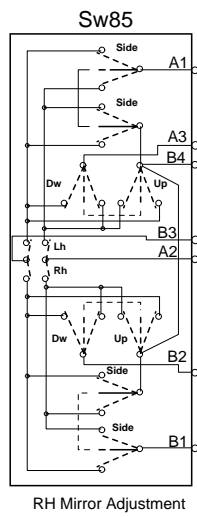

Ramco Mirror 2 Adjustment Switch and Heated

4.1_Power_Dist_FJB:3 D 12-115A-18

19.1_Driver_Its:3 C gnd-114A-18
2.1_Gnd_Dist:2 C gnd-00A-18

4.1_Power_Dist_FJB:3 D 12-12VI2-16 C74:12
C171:30

RH Mirror Adjustment

LH
LH Flat and Convex Mirror

RH
RH Flat and Convex Mirror