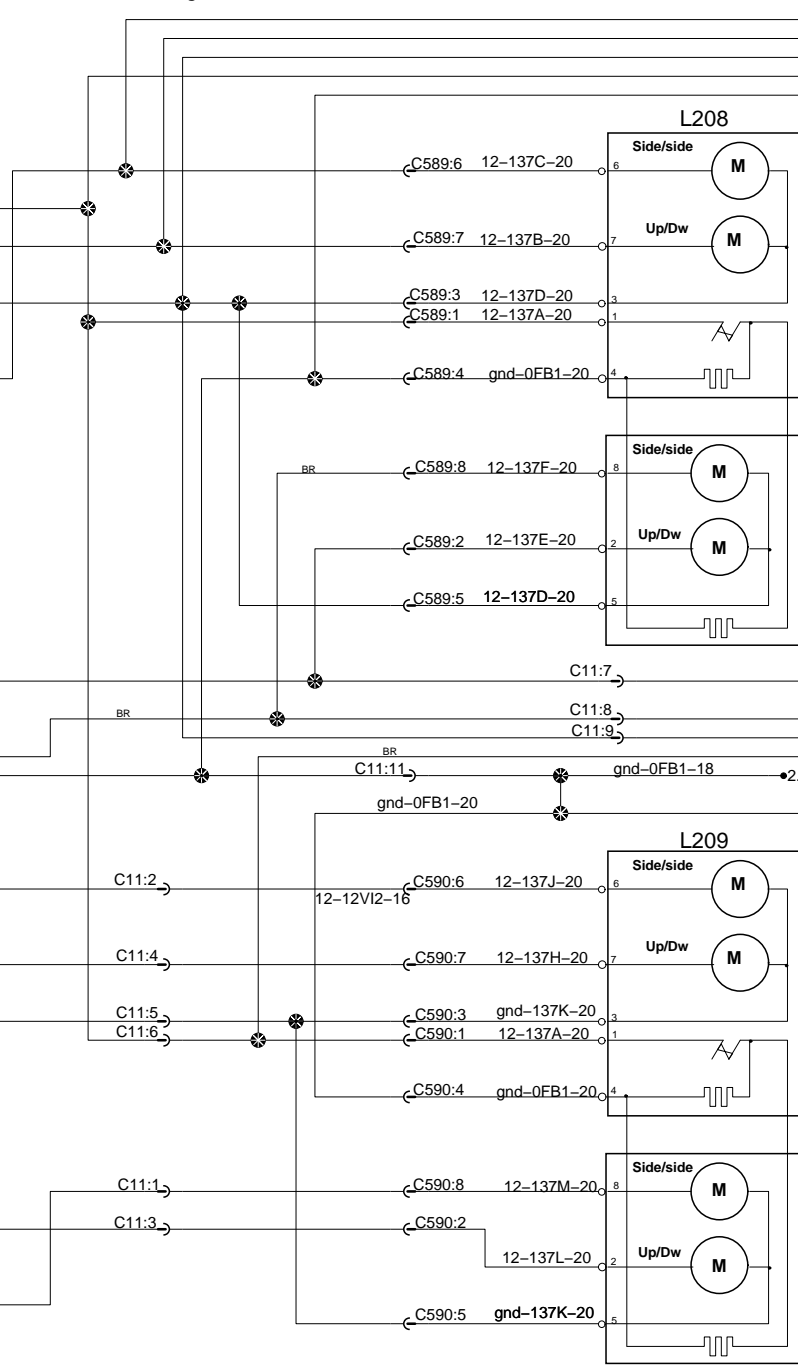

Ramco Mirror 2 Adjustment Switch and Heated

4.1_Power_Dist_FJB:3 D 12-115A-18

19.1_Driver_Its:3 C gnd-114A-18
2.1_Gnd_Dist:2 C gnd-00A-18

4.1_Power_Dist_FJB:3 D 12-12VI2-16 C74:12
C171:30

RH Mirror Adjustment

LH
LH Flat and Convex Mirror

RH
RH Flat and Convex Mirror