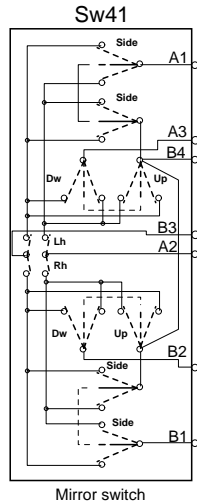

Ramco Mirror 2 Adjustment Switch and Heated

4.1_Power_Dist_FJB:3 D 12-115A-18

19.1_Driver_Its:3 C gnd-114A-18
2.1_Gnd_Dist:2 C gnd-00A-18

4.1_Power_Dist_FJB:3 D 12-12VI2-16 C74:12
C171:30

RH Mirror Adjustment

LH
LH Flat and Convex Mirror

RH
RH Flat and Convex Mirror