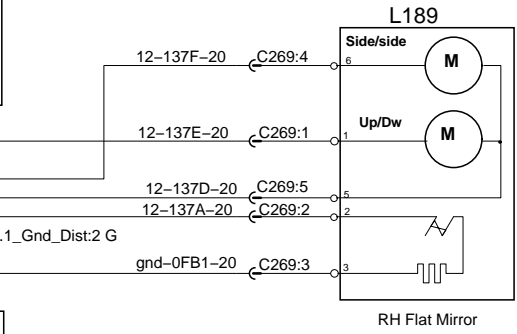

Ramco Mirror 2 Adjustment Switch and Heated

4.1_Power_Dist_FJB:3 D 12-115A-18

19.1_Driver_Its:3 C gnd-114A-18
2.1_Gnd_Dist:2 C gnd-00A-18

4.1_Power_Dist_FJB:3 D 12-12VI2-16 C74:12
C171:30

RH Mirror Adjustment

LH
LH Flat and Convex Mirror

RH
RH Flat and Convex Mirror