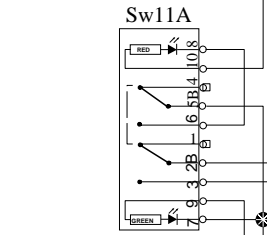

Ramco Mirror 2 Adjustment Switch and Heated

4.1_Power_Dist_FJB:3 D 12-115A-18

19.1_Driver_Its:3 C gnd-114A-18
2.1_Gnd_Dist:2 C gnd-00A-18

4.1_Power_Dist_FJB:3 D 12-12VI2-16 C74:12
C171:30

RH Mirror Adjustment

LH
LH Flat and Convex Mirror

RH
RH Flat and Convex Mirror