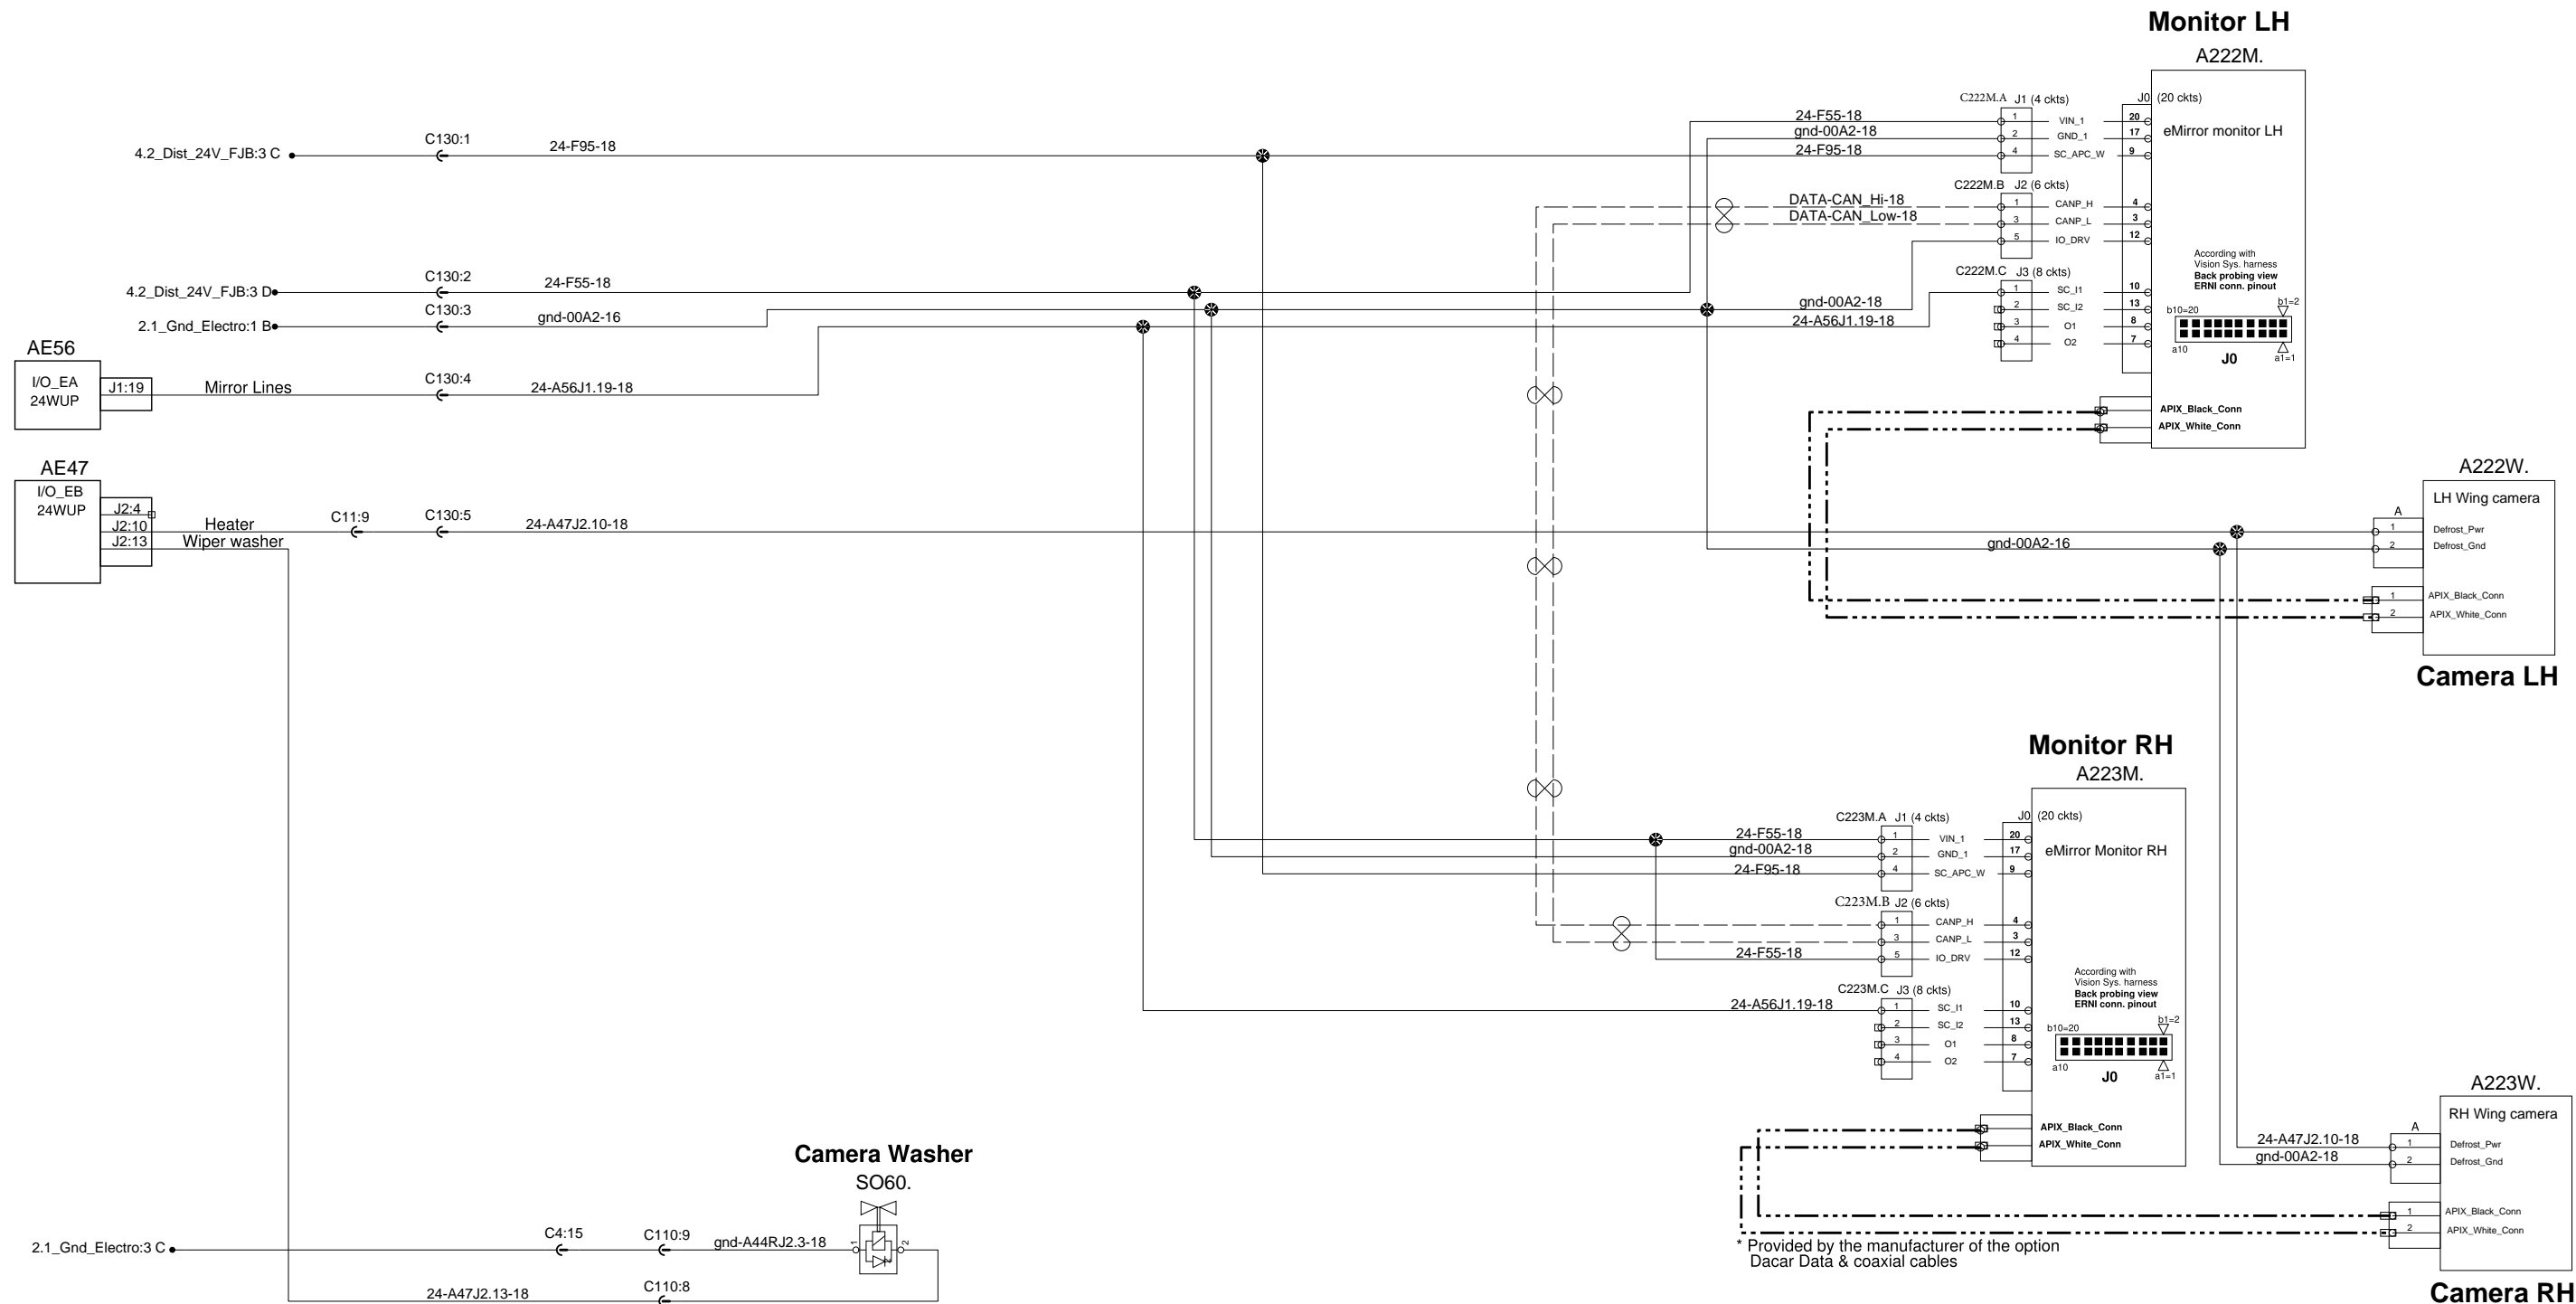

Electronic Mirrors (eMirrors)

Info: Mirrors remains ON about 2 minutes after Ignition key turn OFF

* Provided by the manufacturer of the option Dacar Data & coaxial cables