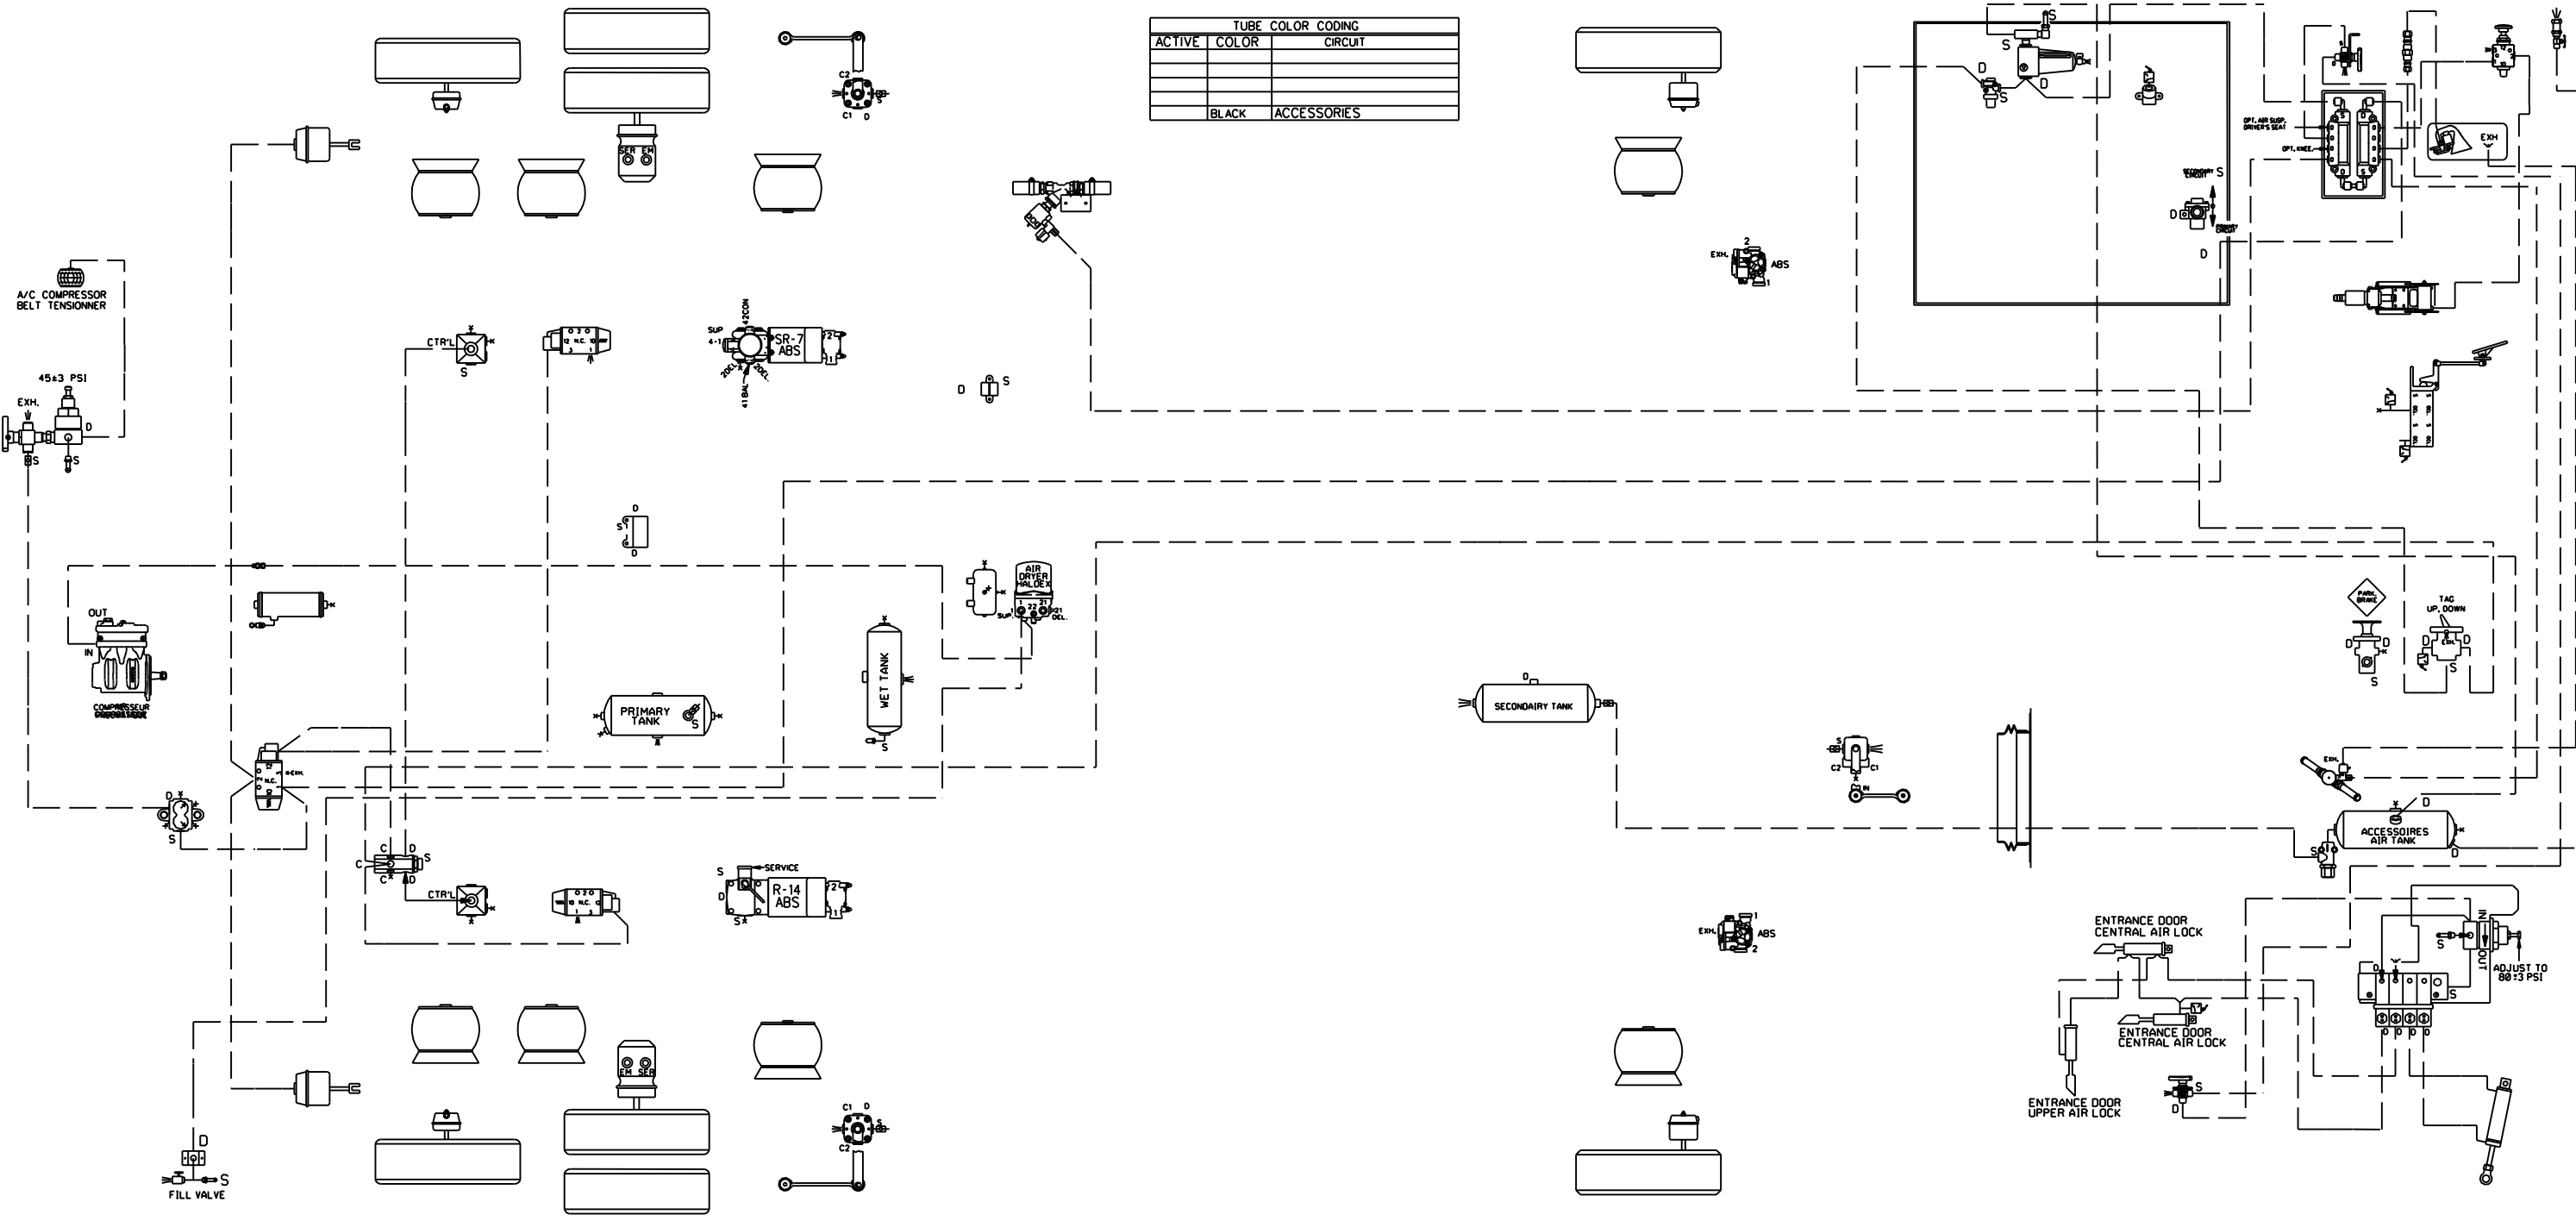

A/C COMPRESSOR BELT TENSIONER

45±3 PSI

TUBE COLOR CODING		
ACTIVE	COLOR	CIRCUIT
BLACK		ACCESSORIES

PREVOST®

DESCRIPTION:

H3 COACHES,
WITH FRONT BEAM AXLE
ACCESSORIES

REV.: B
DATE: 2011/09

PAGE:
D140381 P1.2