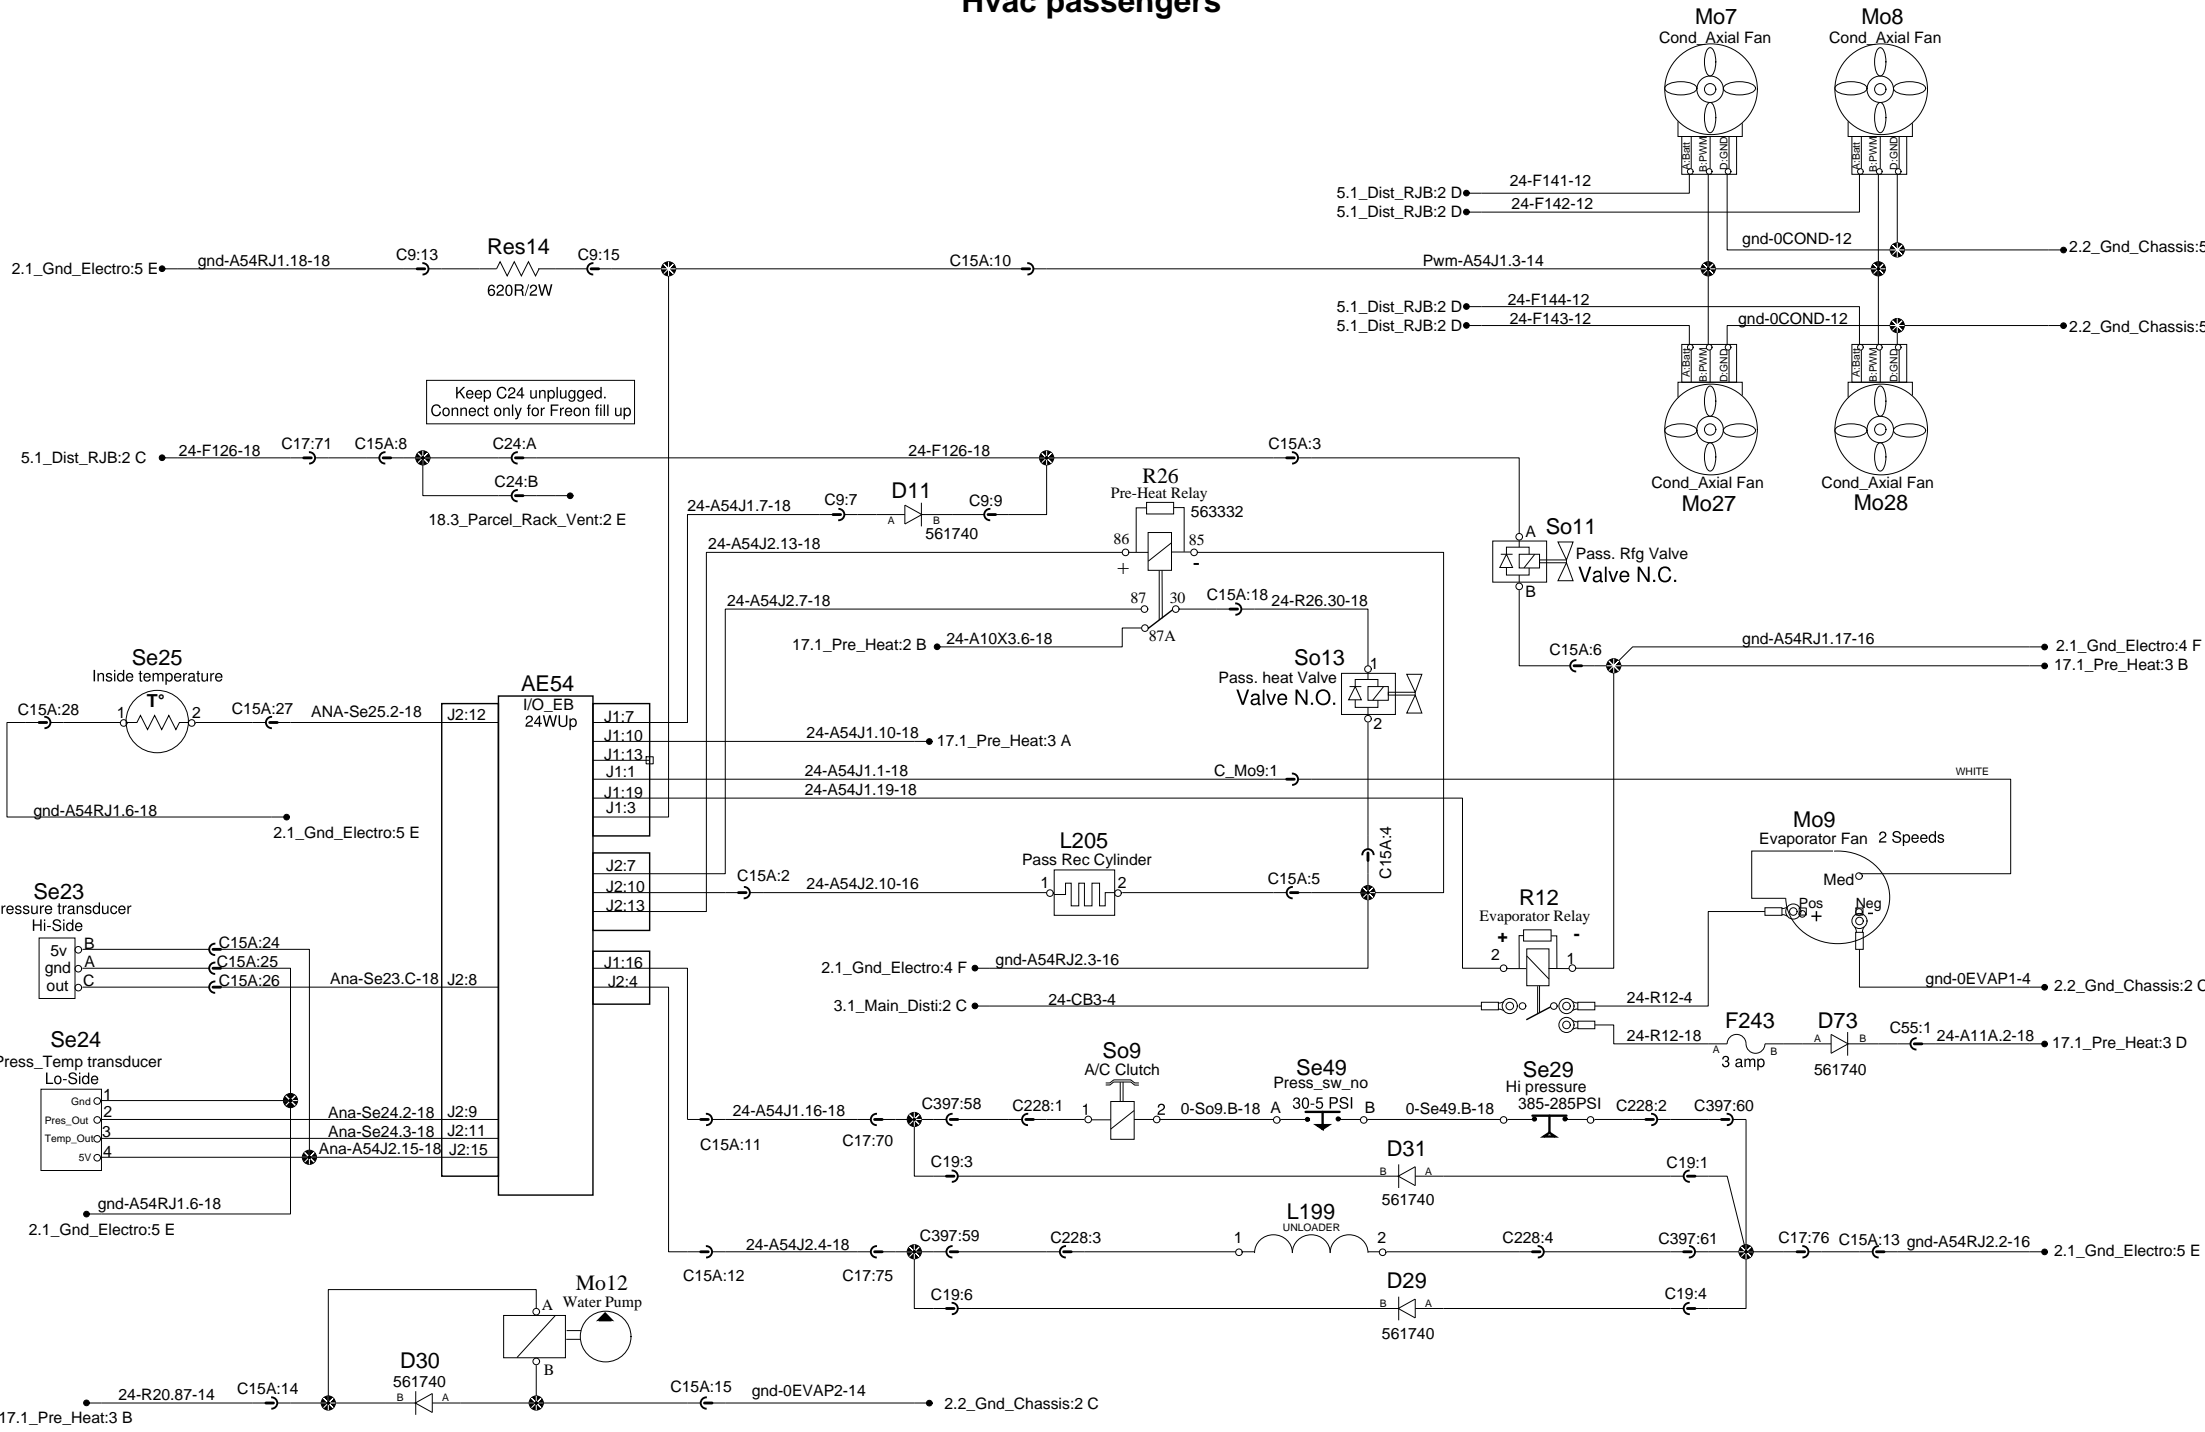

# Hvac passengers

Keep C24 unplugged.  
Connect only for Freon fill up