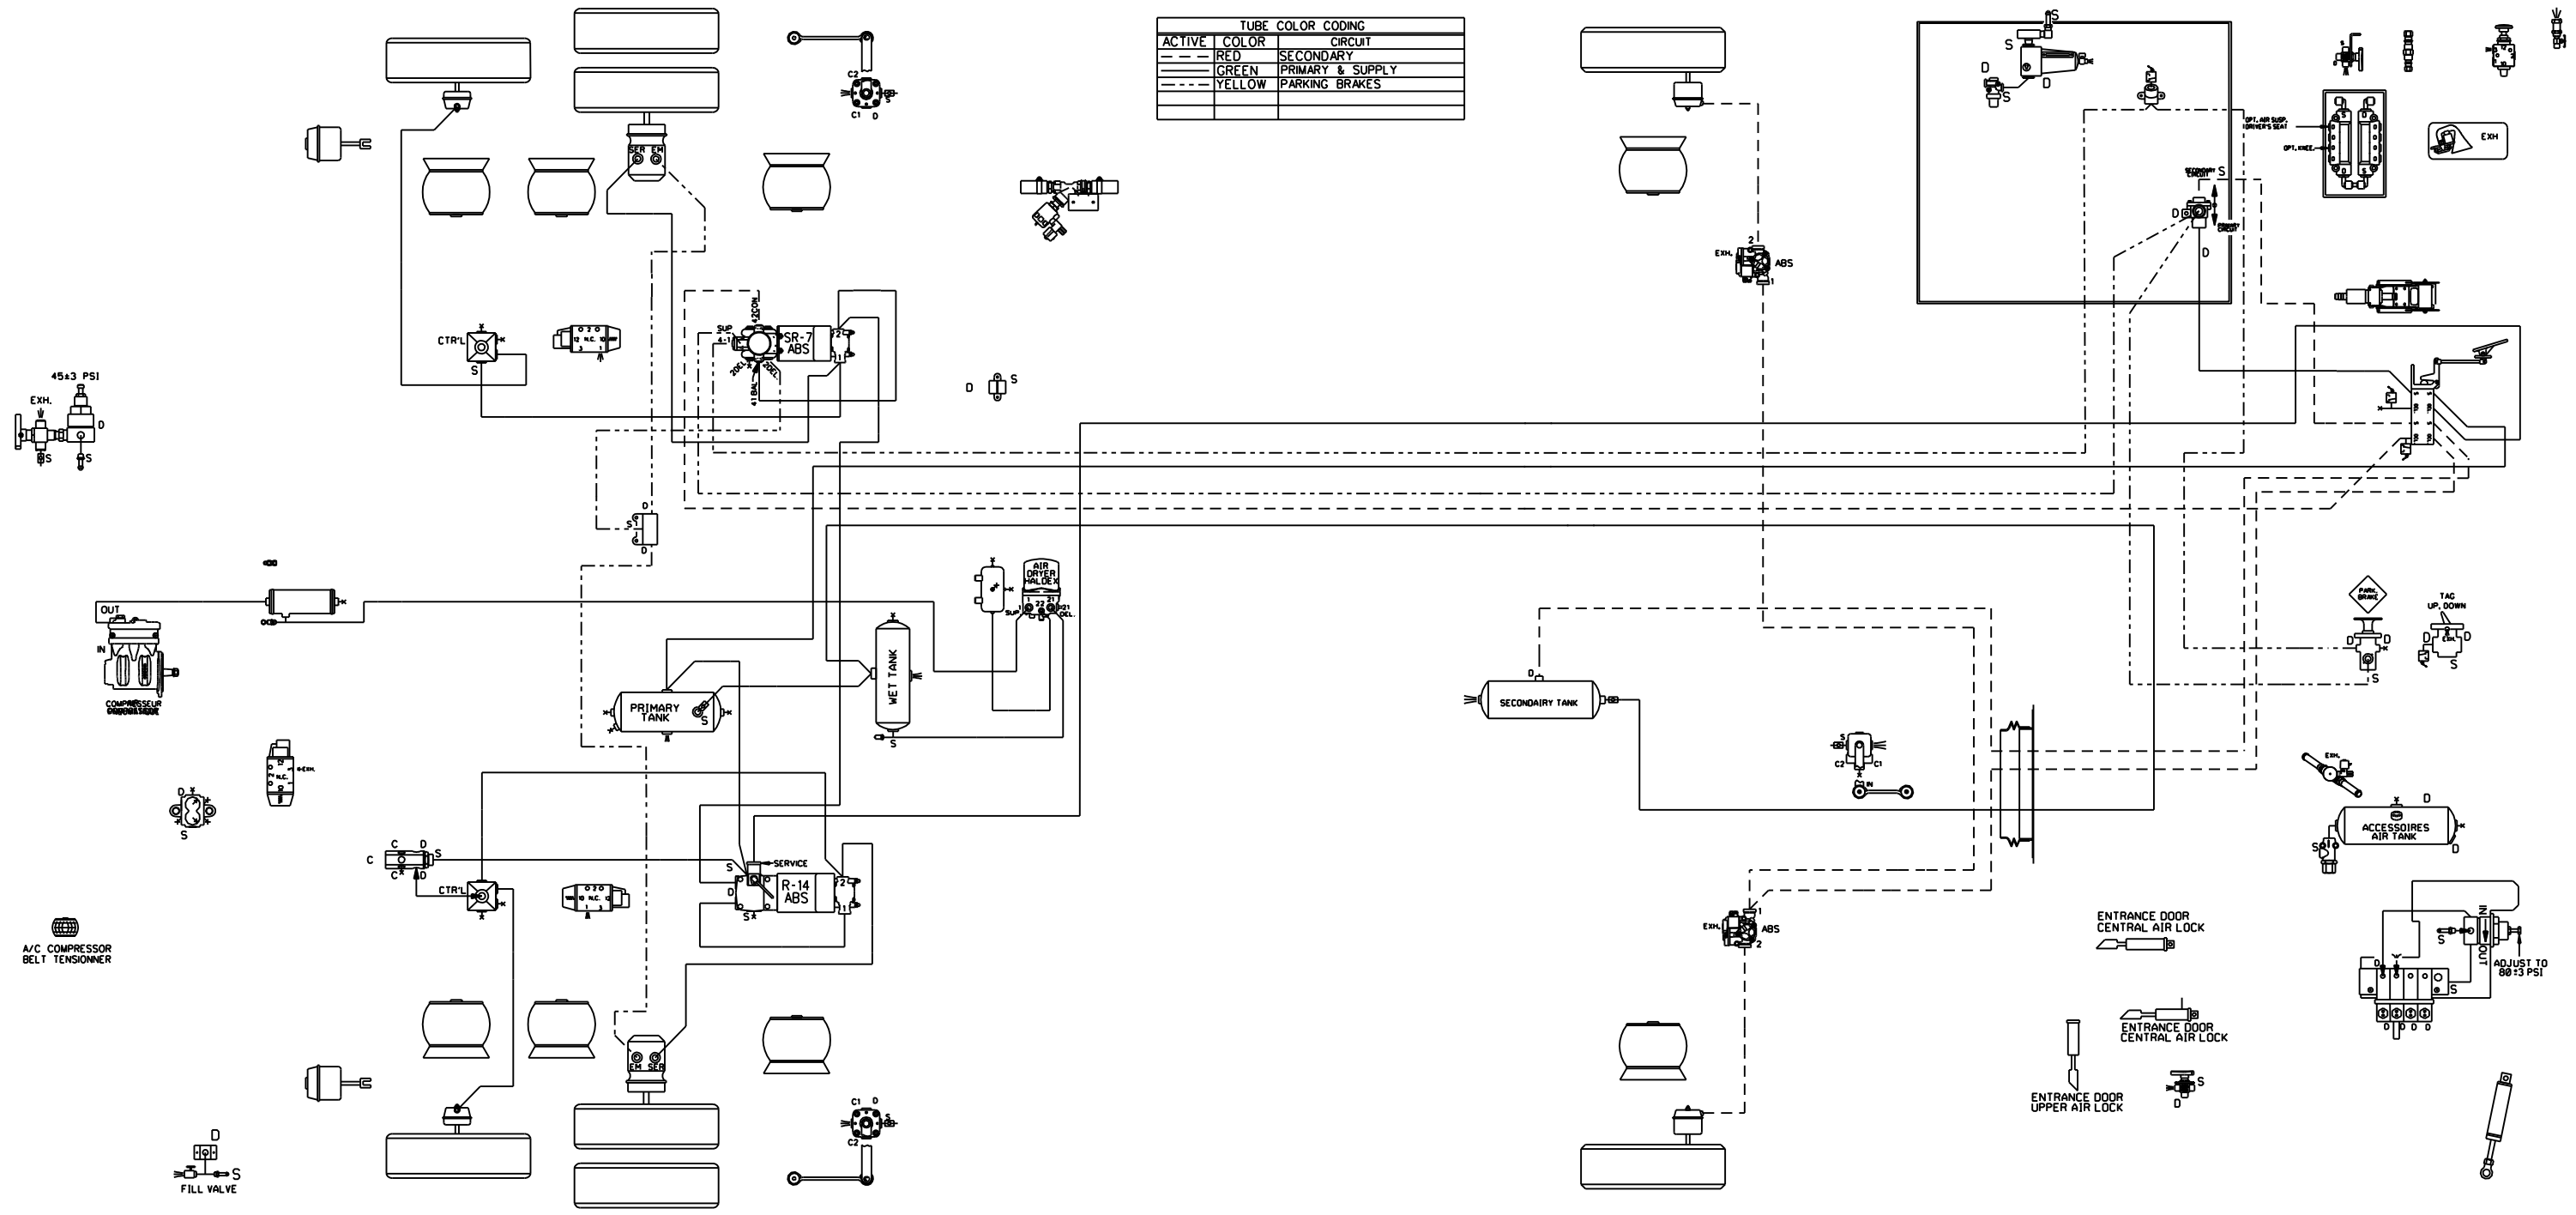

TUBE COLOR CODING		
ACTIVE	COLOR	CIRCUIT
---	RED	SECONDARY
---	GREEN	PRIMARY & SUPPLY
---	YELLOW	PARKING BRAKES

PREVOST®

DESCRIPTION:
H3 COACHES,
WITH FRONT BEAM AXLE
BRAKES SYSTEM

REV.: C
DATE: 2012/02

PAGE:
D140381 P1.3