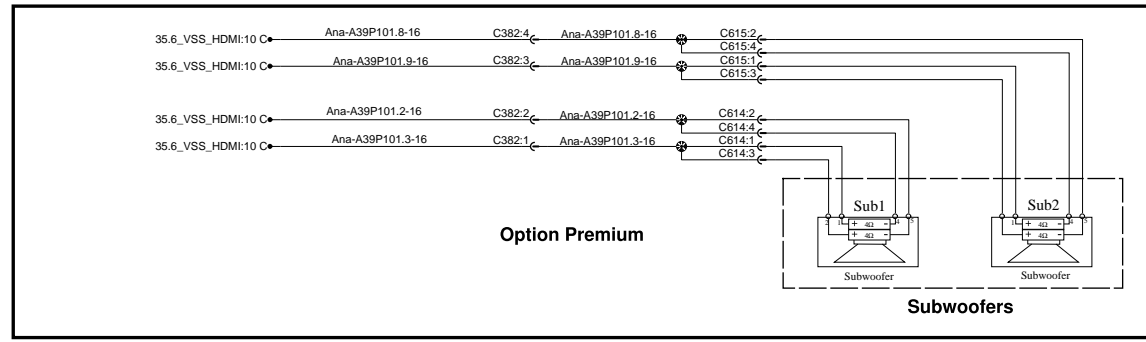

Speakers arrangement (Delta configuration)

* The number of speakers is according to the number of seats. Some 4 Ohms resistors could replace speakers, and they could be anywhere in the reading lamp area.