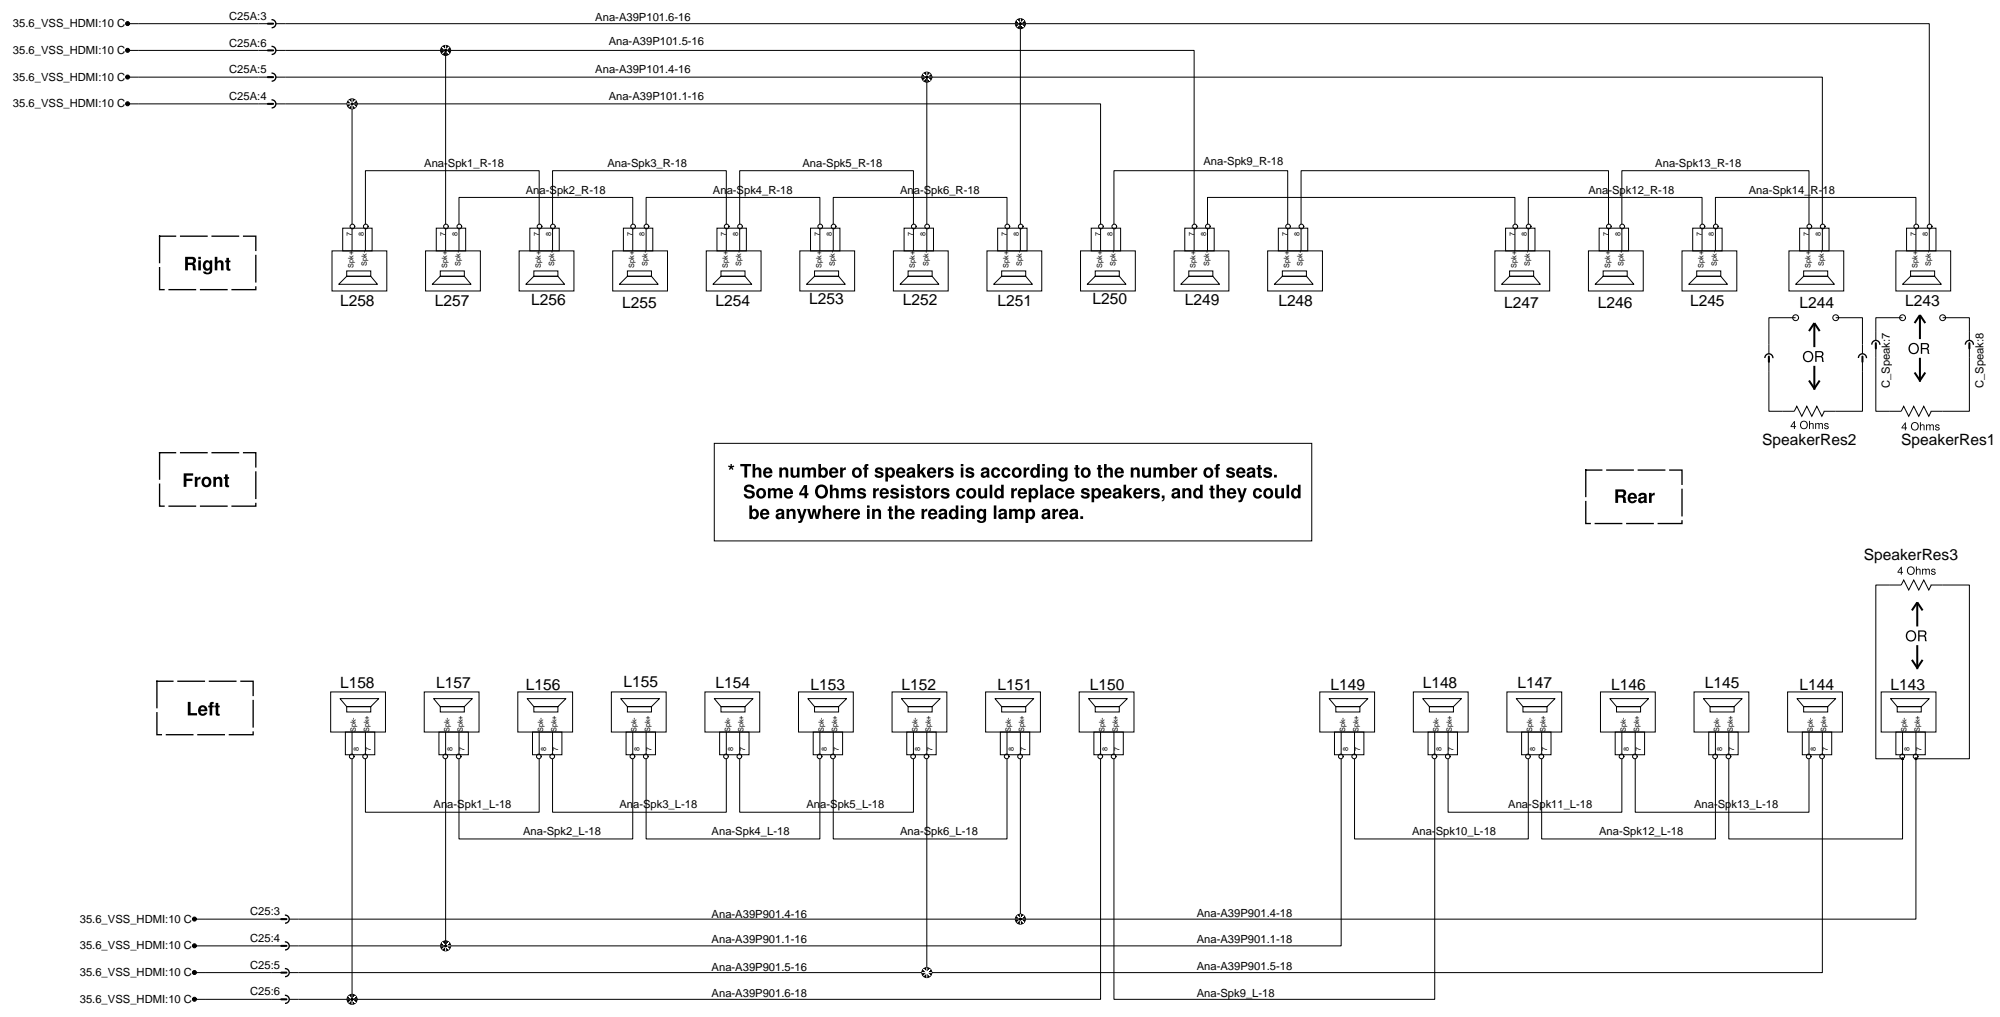

Speakers arrangement (Delta configuration)

* The number of speakers is according to the number of seats. Some 4 Ohms resistors could replace speakers, and they could be anywhere in the reading lamp area.

Option Premium

Subwoofers