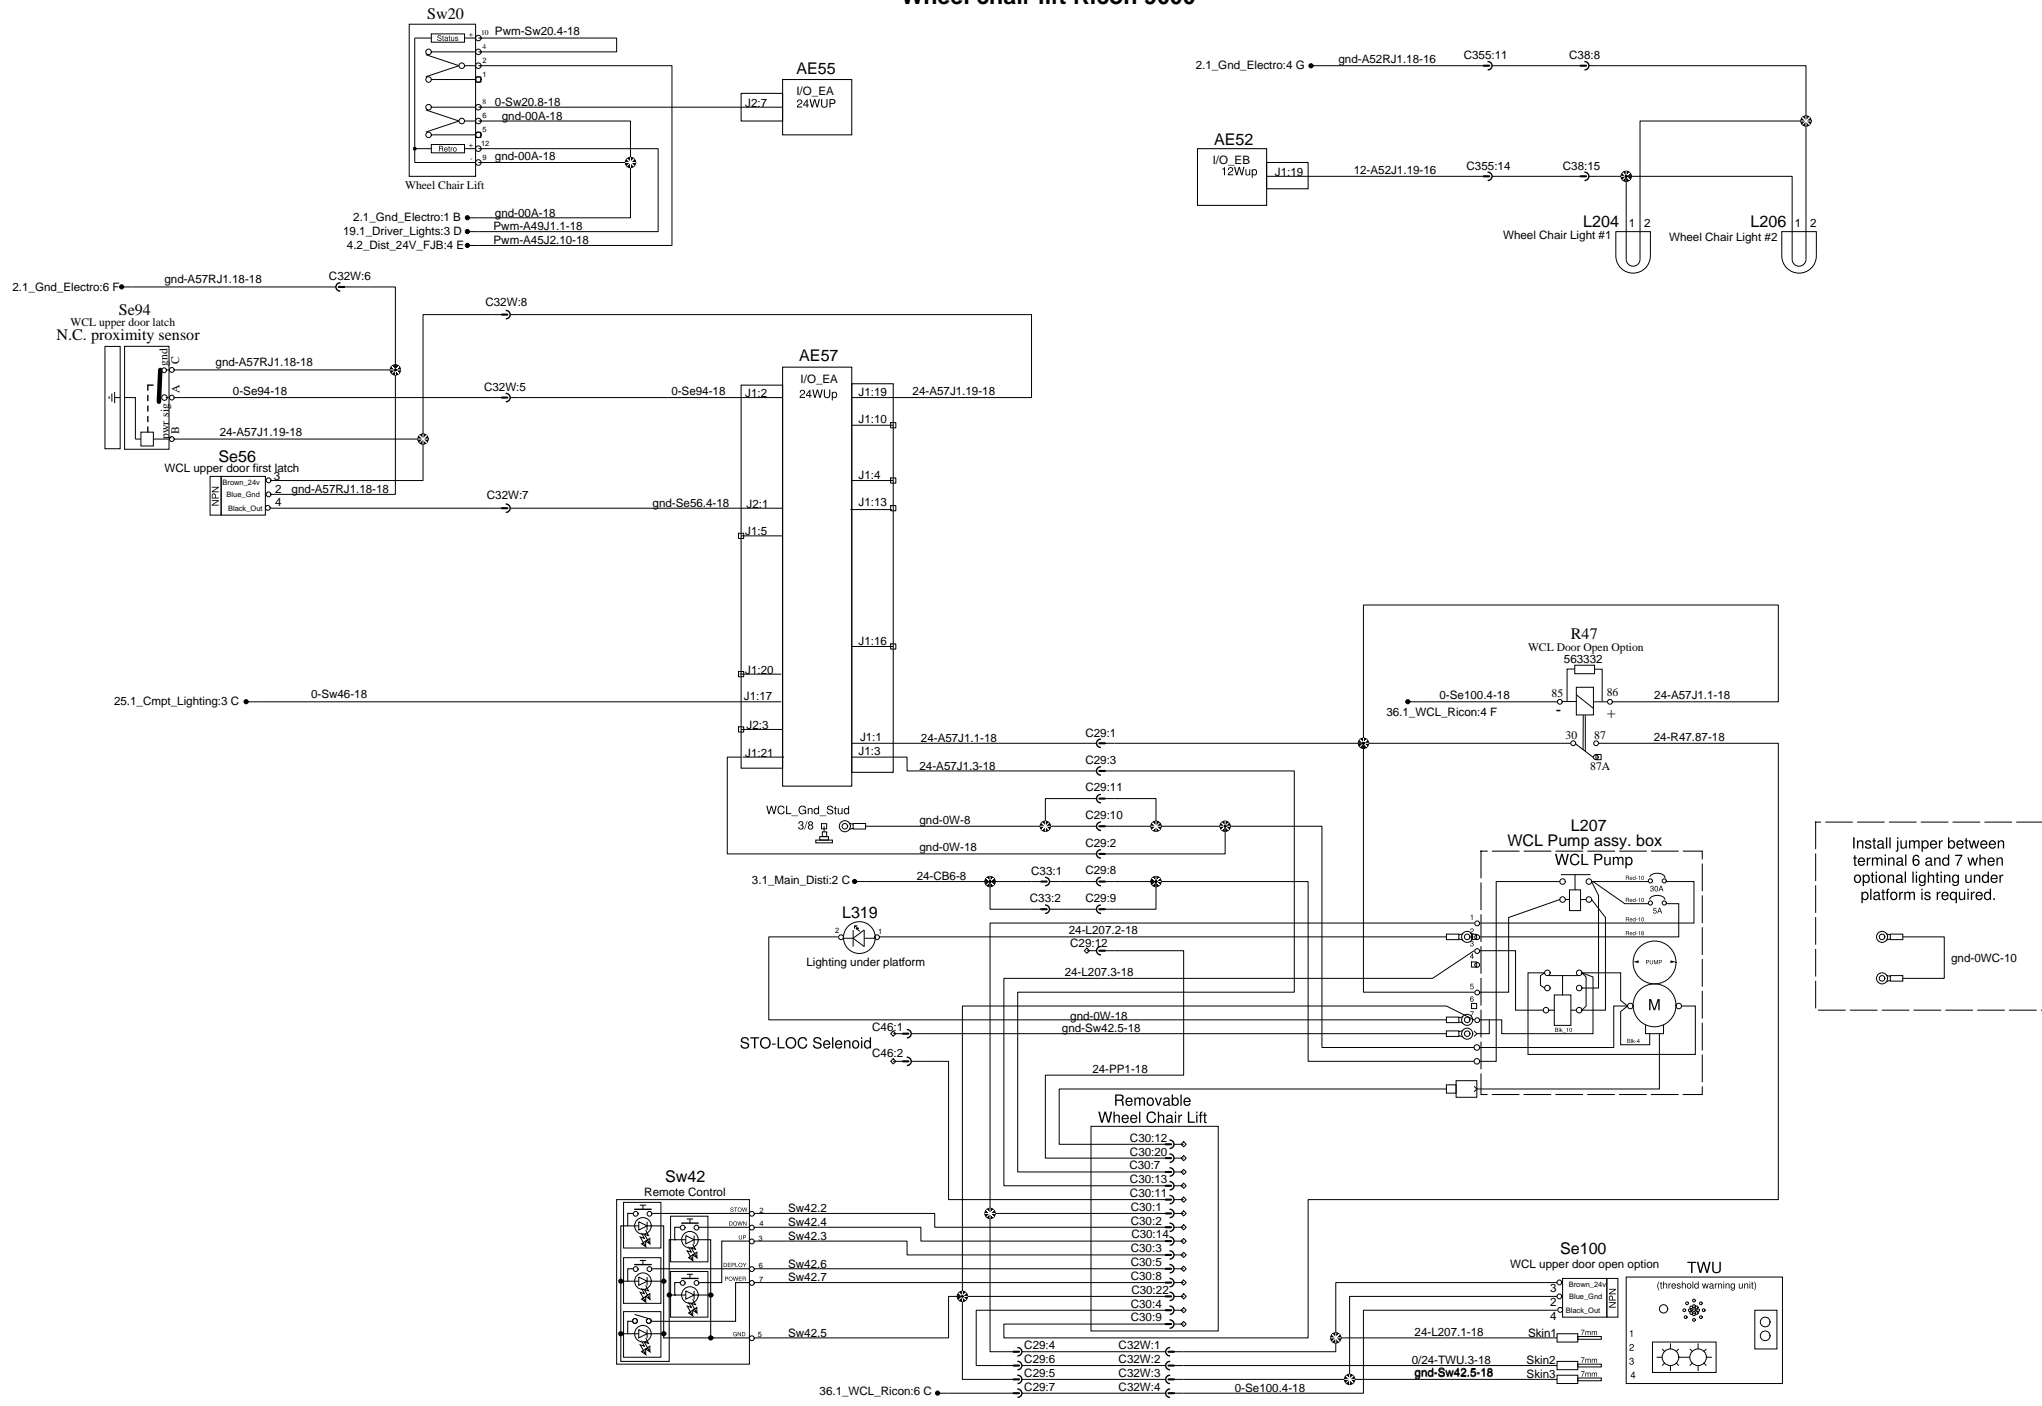

# Wheel chair lift Ricon 9000

Install jumper between terminal 6 and 7 when optional lighting under platform is required.