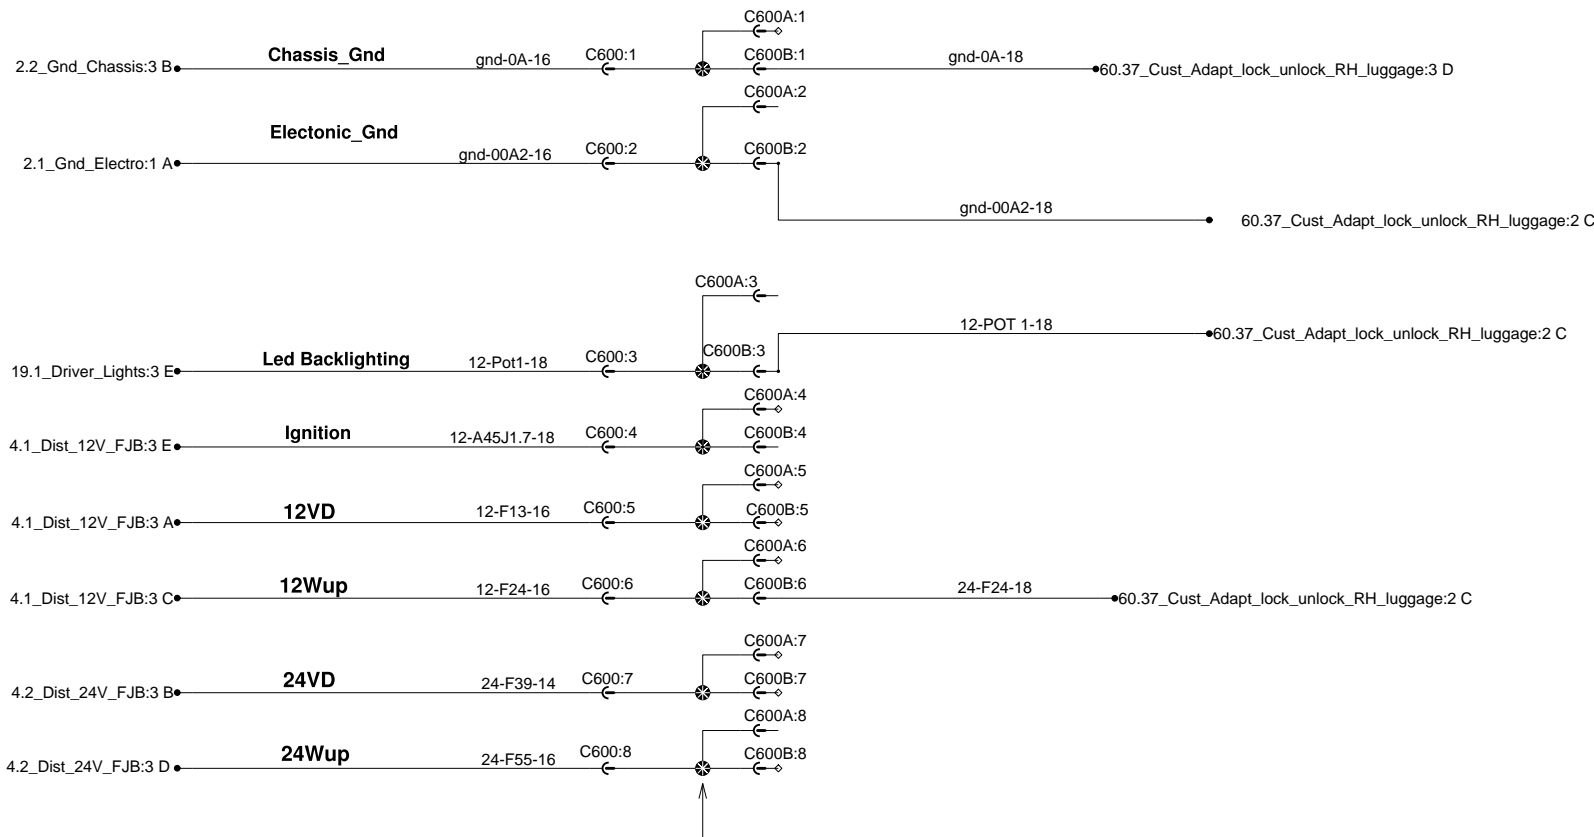

Customer Adaptation Dash Interface (Central Dashboard Connector)

069920 Interconnect 'Y' are used
if there's more than one option