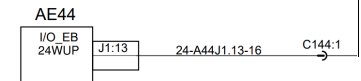

A

Aisle lights Faic seats

B

On LH side only, use 0610070 to power the lamp that has no wire.

C

Exemple W 11 rows
6 X Harn. 0610070

D

Exemple with 12 X Harn.
0610070

E

Front
Aisle lights