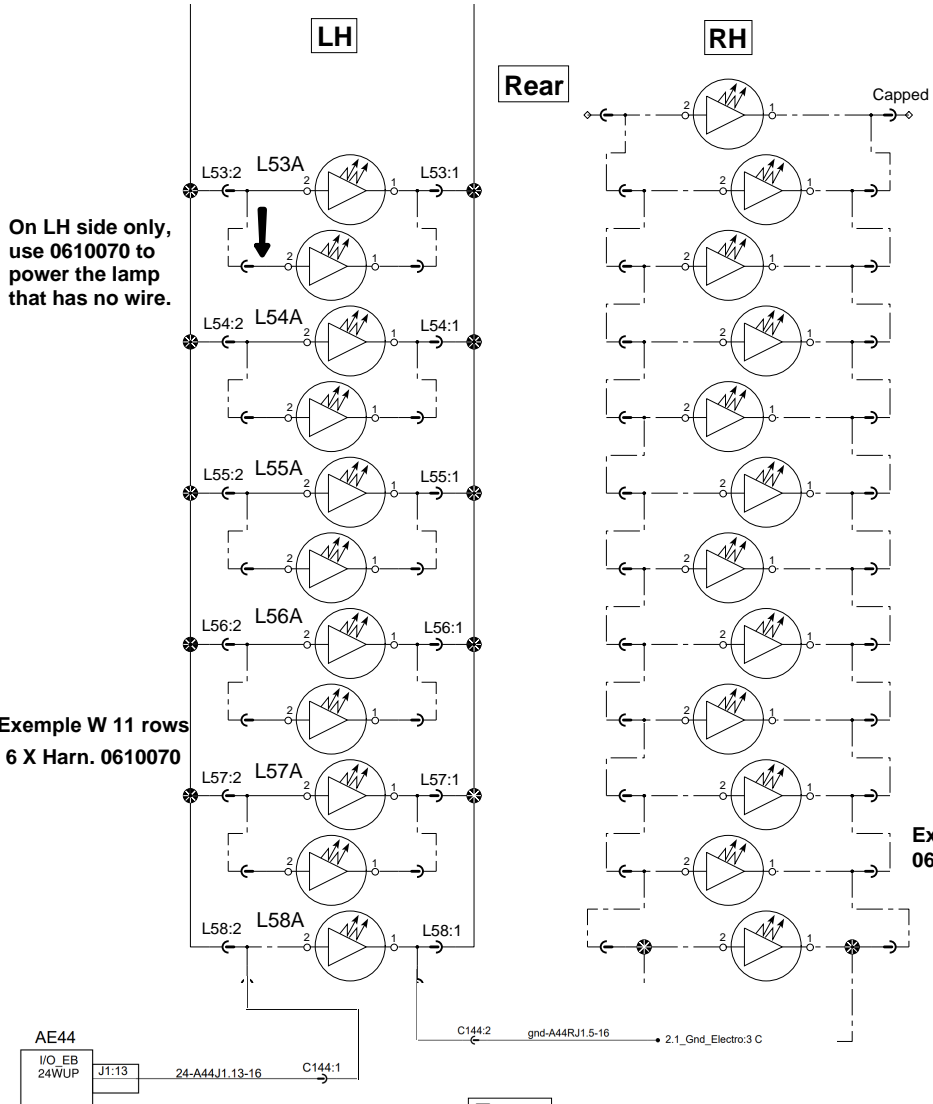

A

Aisle lights Faic seats

B

On LH side only, use 0610070 to power the lamp that has no wire.

C

Exemple W 11 rows
6 X Harn. 0610070

D

Exemple with 12 X Harn.
0610070

E

Front
Aisle lights